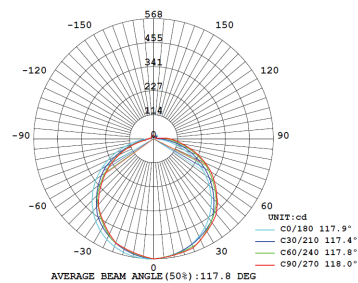

Venus Eyelid Multi Watt CCT EM Datasheet

9/14/18W Selectable Emergency Bulkhead (Grey)

PXVEN02GEV2

Dimensions	ø360*89 mm
Cut-Out	N/A
Weight	2.60 kg
Material	Die-Cast Aluminium
Wattage	9/14/18W
Colour/Finish	Grey
IK Rating	IK10
Voltage/Frequency	AC 200-240V, 50/60 Hz
Lumen Output In EM Mode	200Lm (3hrs @2W)
Luminous Flux	1700Lm/1900Lm/1800Lm
Luminous Efficacy	94-106 lm/W
Color Rendering Index	≥80
CCT Colour Temp	3CCT 3000/4000/6000K
SDCM Colour Consistency	≤6
UGR Unified Glare Rating	N/A
LEDs	SMD 2835 *40 pcs
Light Control	Non-Dim
Beam Angle	120°
Adjustable	Non
Chip	Epistar
IP Rating	IP65
Lifetime	50,000h (L80B10), 66,000h (L70B50)
Emergency Battery Type	LiFePO4
Light Fitting Warranty	5 Years
Emergency Battery Warranty	4 Years

Features & Applications

The Prelux Venus 3CCT LED bulkhead is a sturdy and reliable fitting that provides up to 1900Lm. The IP65 protection rating and tough die-cast aluminium body makes the Venus an ideal fitting for both indoor and outdoor spaces.