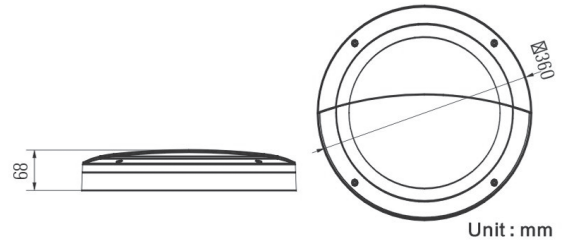

Venus Eyelid Multi Watt CCT EM Datasheet

9/14/18W Selectable Emergency Bulkhead (Grey)

PXVEN02GEV2

Dimensions	ø360*89 mm
Cut-Out	N/A
Weight	2.60 kg
Material	Die-Cast Aluminium
Wattage	9/14/18W
Colour/Finish	Grey
IK Rating	IK10
Voltage/Frequency	AC 200-240V, 50/60 Hz
Lumen Output In EM Mode	200Lm (3hrs @2W)
Luminous Flux	1700Lm/1900Lm/1800Lm
Luminous Efficacy	94-106 lm/W
Color Rendering Index	≥80
CCT Colour Temp	3CCT 3000/4000/6000K
SDCM Colour Consistency	≤6
UGR Unified Glare Rating	N/A
LEDs	SMD 2835 *40 pcs
Light Control	Non-Dim
Beam Angle	120°
Adjustable	Non
Chip	Epistar
IP Rating	IP65
Lifetime	50,000h (L80B10), 66,000h (L70B50)
Emergency Battery Type	LiFePO4
Light Fitting Warranty	5 Years
Emergency Battery Warranty	4 Years

Features & Applications

The Prelux Venus 3CCT LED bulkhead is a sturdy and reliable fitting that provides up to 1900Lm. The IP65 protection rating and tough die-cast aluminium body makes the Venus an ideal fitting for both indoor and outdoor spaces.