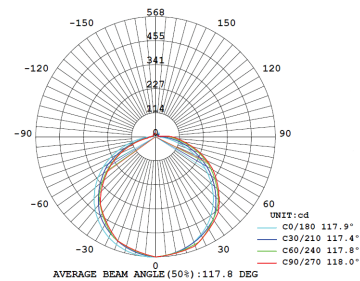

Venus Round Multi Watt CCT Datasheet

9/14/18W Selectable Bulkhead (Grey)

PXVEN01GV2

Dimensions	ø360*64 mm
Cut-Out	N/A
Weight	2.10 kg
Material	Die-Cast Aluminium
Wattage	9/14/18W
Colour/Finish	Grey
IK Rating	IK10
Voltage/Frequency	AC 200-240V, 50/60 Hz
Lumen Output In EM Mode	N/A
Luminous Flux	1700Lm/1900Lm/1800Lm
Luminous Efficacy	94-106 lm/W
Color Rendering Index	≥80
CCT Colour Temp	3CCT 3000/4000/6000K
SDCM Colour Consistency	≤6
UGR Unified Glare Rating	N/A
LEDs	SMD 2835 *40 pcs
Light Control	Non-Dim
Beam Angle	120°
Adjustable	Non
Chip	Epistar
IP Rating	IP65
Lifetime	50,000h (L80B10), 66,000h (L70B50)
Emergency Battery Type	N/A
Light Fitting Warranty	5 Years
Emergency Battery Warranty	N/A

Features & Applications

The Prelux Venus 3CCT LED bulkhead is a sturdy and reliable fitting that provides up to 1900Lm. The IP65 protection rating and tough die-cast aluminium body makes the Venus an ideal fitting for both indoor and outdoor spaces.