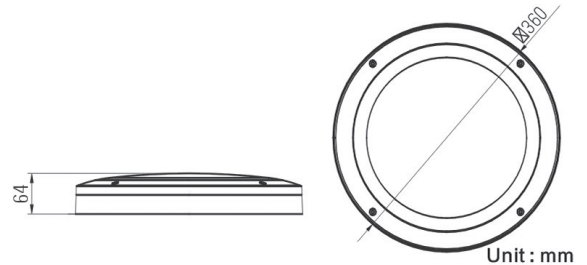

Venus Round Multi Watt CCT Datasheet

9/14/18W Selectable Bulkhead (Grey)

PXVEN01GV2

Dimensions	ø360*64 mm
Cut-Out	N/A
Weight	2.10 kg
Material	Die-Cast Aluminium
Wattage	9/14/18W
Colour/Finish	Grey
IK Rating	IK10
Voltage/Frequency	AC 200-240V, 50/60 Hz
Lumen Output In EM Mode	N/A
Luminous Flux	1700Lm/1900Lm/1800Lm
Luminous Efficacy	94-106 lm/W
Color Rendering Index	≥80
CCT Colour Temp	3CCT 3000/4000/6000K
SDCM Colour Consistency	≤6
UGR Unified Glare Rating	N/A
LEDs	SMD 2835 *40 pcs
Light Control	Non-Dim
Beam Angle	120°
Adjustable	Non
Chip	Epistar
IP Rating	IP65
Lifetime	50,000h (L80B10), 66,000h (L70B50)
Emergency Battery Type	N/A
Light Fitting Warranty	5 Years
Emergency Battery Warranty	N/A

Features & Applications

The Prelux Venus 3CCT LED bulkhead is a sturdy and reliable fitting that provides up to 1900Lm. The IP65 protection rating and tough die-cast aluminium body makes the Venus an ideal fitting for both indoor and outdoor spaces.