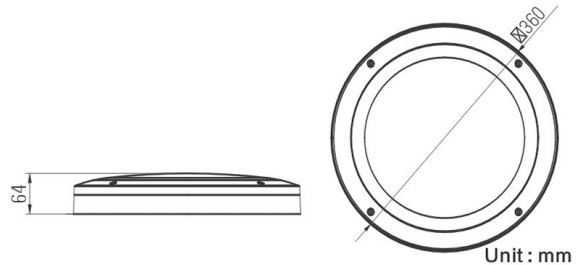

Venus Round Multi Watt CCT Datasheet

9/14/18W Selectable Bulkhead (Black)

PXVEN01BV2

Dimensions	ø360*64 mm
Cut-Out	N/A
Weight	2.10 kg
Material	Die-Cast Aluminium
Wattage	9/14/18W
Colour/Finish	Black
IK Rating	IK10
Voltage/Frequency	AC 200-240V, 50/60 Hz
Lumen Output In EM Mode	N/A
Luminous Flux	1700Lm/1900Lm/1800Lm
Luminous Efficacy	94-106 lm/W
Color Rendering Index	≥80
CCT Colour Temp	3CCT 3000/4000/6000K
SDCM Colour Consistency	≤6
UGR Unified Glare Rating	N/A
LEDs	SMD 2835 *40 pcs
Light Control	Non-Dim
Beam Angle	120°
Adjustable	Non
Chip	Epistar
IP Rating	IP65
Lifetime	50,000h (L80B10), 66,000h (L70B50)
Emergency Battery Type	N/A
Light Fitting Warranty	5 Years
Emergency Battery Warranty	N/A

Features & Applications

The Prelux Venus 3CCT LED bulkhead is a sturdy and reliable fitting that provides up to 1900Lm. The IP65 protection rating and tough die-cast aluminium body makes the Venus an ideal fitting for both indoor and outdoor spaces.