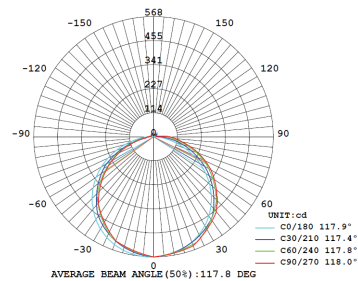

Venus Round Multi Watt CCT Datasheet

9/14/18W Selectable Bulkhead (Black)

PXVEN01BV2

Dimensions	ø360*64 mm
Cut-Out	N/A
Weight	2.10 kg
Material	Die-Cast Aluminium
Wattage	9/14/18W
Colour/Finish	Black
IK Rating	IK10
Voltage/Frequency	AC 200-240V, 50/60 Hz
Lumen Output In EM Mode	N/A
Luminous Flux	1700Lm/1900Lm/1800Lm
Luminous Efficacy	94-106 lm/W
Color Rendering Index	≥80
CCT Colour Temp	3CCT 3000/4000/6000K
SDCM Colour Consistency	≤6
UGR Unified Glare Rating	N/A
LEDs	SMD 2835 *40 pcs
Light Control	Non-Dim
Beam Angle	120°
Adjustable	Non
Chip	Epistar
IP Rating	IP65
Lifetime	50,000h (L80B10), 66,000h (L70B50)
Emergency Battery Type	N/A
Light Fitting Warranty	5 Years
Emergency Battery Warranty	N/A

Features & Applications

The Prelux Venus 3CCT LED bulkhead is a sturdy and reliable fitting that provides up to 1900Lm. The IP65 protection rating and tough die-cast aluminium body makes the Venus an ideal fitting for both indoor and outdoor spaces.