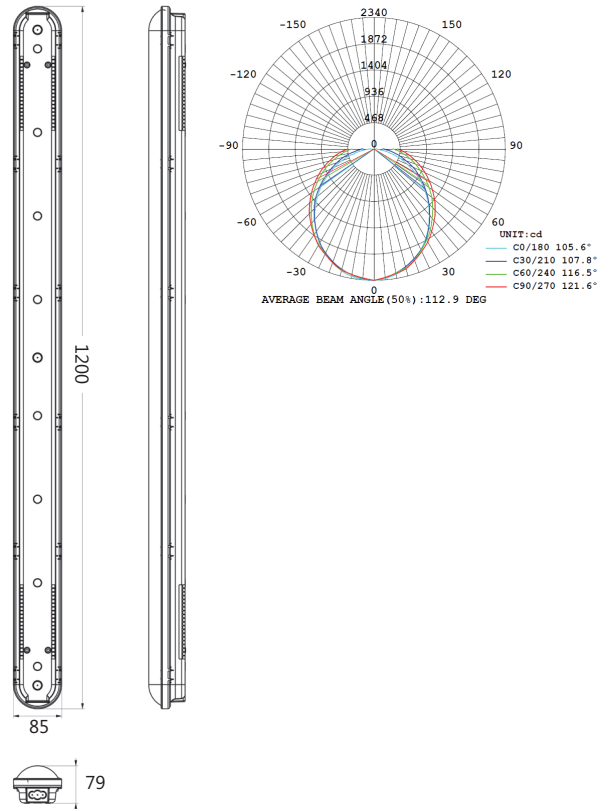

Vapour V3 Plug & Play 30W Datasheet

4ft Twin 4000K 4200lm IP65 LED Batten

PXVAP430V3

Dimensions	1200*85*79mm
Weight	1.55kg
Material	Polycarbonate
Colour/Finish	Opal diffuser, grey base
IK Rating	IK10
Voltage/Frequency	AC200-240V 50/60Hz
Luminous Flux	4,200Lm
Luminous Efficacy	140Lm/W
Color Rendering Index	≥80
CCT Colour Temp	4000K
SDCM Colour Consistency	≤6
UGR Unified Glare Rating	-
LEDs	SMD 2835 84pcs
Light Control	On/Off
Beam Angle	120°
Adjustable	No
Chip	Epistar
Maintained Luminous Flux	50,000h (L80B10), 65,000h (L70B50)
Warranty	5 Years

Features & Applications

The Prelux Vapour Plug & Play 4ft 30W is a highly efficient anti-corrosive LED batten which produces an impressive 140Lm/W and provides a uniform light.

The IP65 protection rating makes the Vapour an ideal fitting for damp environments such as underground and multi-storey car parks.