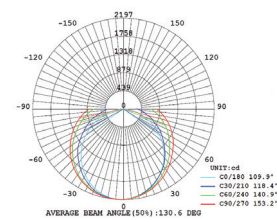

## Lineout CCT Plug & Play Datasheet

6ft 33W/42W/51W/60W Selectable 9000Lm LED Batten

PXLINE660V4

Push fit terminal block for fast installation.

Gear tray retaining strap for easy maintenance.

|                                 |                                    |
|---------------------------------|------------------------------------|
| <b>Dimensions</b>               | 1732*62*74 (6ft)                   |
| <b>Weight</b>                   | 1.9kg                              |
| <b>Material</b>                 | Steel Body & PC Diffuser           |
| <b>Colour/Finish</b>            | White                              |
| <b>IK Rating</b>                | IK08                               |
| <b>Voltage/Frequency</b>        | 220-240V 50/60Hz                   |
| <b>Luminous Flux</b>            | 9,000Lm                            |
| <b>Luminous Efficacy</b>        | 150Lm/W                            |
| <b>Color Rendering Index</b>    | ≥80                                |
| <b>CCT Colour Temp</b>          | 3000K/4000K/6000K                  |
| <b>SDCM Colour Consistency</b>  | ≤6                                 |
| <b>UGR Unified Glare Rating</b> | -                                  |
| <b>LEDs</b>                     | SMD 2835 (80pcs)                   |
| <b>Light Control</b>            | On/Off                             |
| <b>Beam Angle</b>               | 120°                               |
| <b>Adjustable</b>               | Fixed                              |
| <b>Chip</b>                     | Epistar                            |
| <b>Maintained Luminous Flux</b> | 50,000h (L80B10), 65,000h (L70B50) |
| <b>Warranty</b>                 | 5 Years Fitting                    |