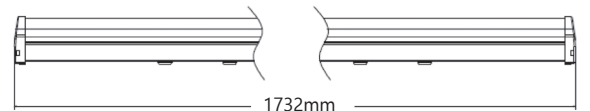

## Lineout CCT Plug & Play Datasheet

6ft 33W/42W/51W/60W Selectable 9000Lm LED Batten

PXLINE660V4

Push fit terminal block for fast installation.

Gear tray retaining strap for easy maintenance.

|                                 |                                    |
|---------------------------------|------------------------------------|
| <b>Dimensions</b>               | 1732*62*74 (6ft)                   |
| <b>Weight</b>                   | 1.9kg                              |
| <b>Material</b>                 | Steel Body & PC Diffuser           |
| <b>Colour/Finish</b>            | White                              |
| <b>IK Rating</b>                | IK08                               |
| <b>Voltage/Frequency</b>        | 220-240V 50/60Hz                   |
| <b>Luminous Flux</b>            | 9,000Lm                            |
| <b>Luminous Efficacy</b>        | 150Lm/W                            |
| <b>Color Rendering Index</b>    | ≥80                                |
| <b>CCT Colour Temp</b>          | 3000K/4000K/6000K                  |
| <b>SDCM Colour Consistency</b>  | ≤6                                 |
| <b>UGR Unified Glare Rating</b> | -                                  |
| <b>LEDs</b>                     | SMD 2835 (80pcs)                   |
| <b>Light Control</b>            | On/Off                             |
| <b>Beam Angle</b>               | 120°                               |
| <b>Adjustable</b>               | Fixed                              |
| <b>Chip</b>                     | Epistar                            |
| <b>Maintained Luminous Flux</b> | 50,000h (L80B10), 65,000h (L70B50) |
| <b>Warranty</b>                 | 5 Years Fitting                    |