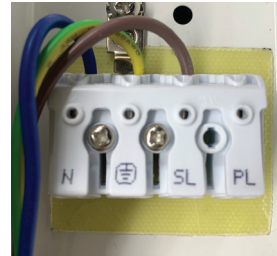

Lineout CCT Plug & Play Datasheet

6ft 33W/42W/51W/60W Selectable 9000Lm LED Batten

PXLINE660V4

Push fit terminal block for fast installation.