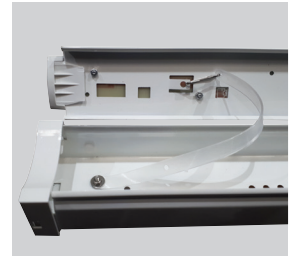

Gear tray retaining strap for easy maintenance.