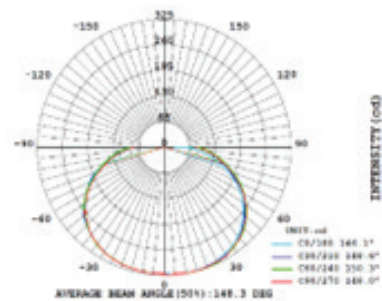

Maxi Square White Datasheet

CCT Power Selectable 1800-1975lm Bulkhead

PXBULKSQWH

Dimensions	255*255*85mm
Weight	0.8Kg
Material	PC
Colour/Finish	White
IK Rating	IK10
Voltage/Frequency	200-240V 50/60Hz
Luminous Flux	1800/1975/1880Lm
Luminous Efficacy	100-110Lm/W
Color Rendering Index	≥80
CCT Colour Temp	CCT 3000K/4000K/6000K Selectable
SDCM Colour Consistency	≤6
UGR Unified Glare Rating	-
LEDs	SMD 2835
Light Control	On/Off
Beam Angle	140°
Adjustable	No
Chip	Epistar
Maintained Luminous Flux	L80 (B10) 50,000h
Warranty	5 Years

- Wattage Selectable
- Colour Temperature Selectable
- IP65/IK10 Protection Rating
- 140° Beam Angle
- 5 Year Warranty

Options Available

3 Hr Emergency	Yes *EM
-----------------------	---------