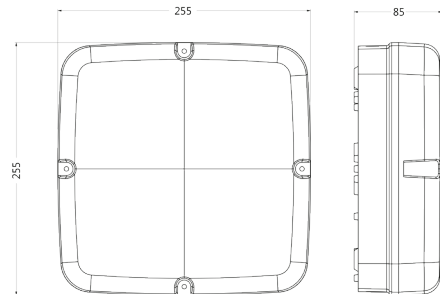

Maxi Square White Datasheet

CCT Power Selectable 1800-1975lm Bulkhead

PXBULKSQWH

Dimensions	255*255*85mm
Weight	0.8Kg
Material	PC
Colour/Finish	White
IK Rating	IK10
Voltage/Frequency	200-240V 50/60Hz
Luminous Flux	1800/1975/1880Lm
Luminous Efficacy	100-110Lm/W
Color Rendering Index	≥80
CCT Colour Temp	CCT 3000K/4000K/6000K Selectable
SDCM Colour Consistency	≤6
UGR Unified Glare Rating	-
LEDs	SMD 2835
Light Control	On/Off
Beam Angle	140°
Adjustable	No
Chip	Epistar
Maintained Luminous Flux	L80 (B10) 50,000h
Warranty	5 Years