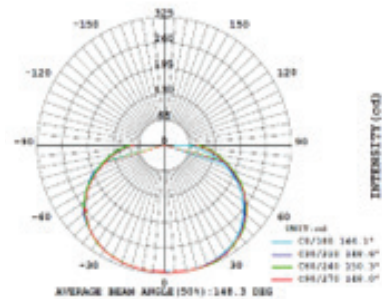

## Maxi Square Black Emergency Datasheet

CCT Power Selectable 1800-1975lm Bulkhead

PXBULKSQBLEM

<b>Dimensions</b>	255*255*85mm
<b>Weight</b>	0.8Kg
<b>Material</b>	PC
<b>Colour/Finish</b>	Black
<b>IK Rating</b>	IK10
<b>Voltage/Frequency</b>	200-240V 50/60Hz
<b>Luminous Flux</b>	1800/1975/1880Lm
<b>Luminous Efficacy</b>	100-110lm/W
<b>Color Rendering Index</b>	≥80
<b>CCT Colour Temp</b>	CCT 3000K/4000K/6000K Selectable
<b>SDCM Colour Consistency</b>	≤6
<b>UGR Unified Glare Rating</b>	-
<b>LEDs</b>	SMD 2835
<b>Light Control</b>	On/Off
<b>Beam Angle</b>	140°
<b>Adjustable</b>	No
<b>Chip</b>	Epistar
<b>Maintained Luminous Flux</b>	L80 (B10) 50,000h
<b>Emergency Mode</b>	3h@2W 210Lm, LiFePO4 Battery
<b>Warranty</b>	5 Years Fitting / 4 Years Battery

- Wattage Selectable
- Colour Temperature Selectable
- IP65/IK10 Protection Rating
- 140° Beam Angle
- 5 Year Warranty