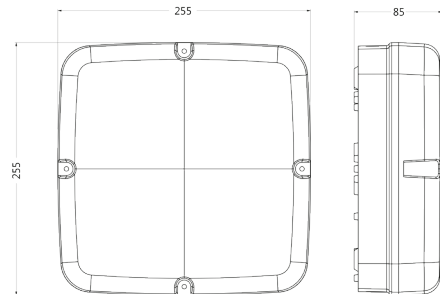

## Maxi Square Black Emergency Datasheet

CCT Power Selectable 1800-1975lm Bulkhead

PXBULKSQBLEM

<b>Dimensions</b>	255*255*85mm
<b>Weight</b>	0.8Kg
<b>Material</b>	PC
<b>Colour/Finish</b>	Black
<b>IK Rating</b>	IK10
<b>Voltage/Frequency</b>	200-240V 50/60Hz
<b>Luminous Flux</b>	1800/1975/1880Lm
<b>Luminous Efficacy</b>	100-110lm/W
<b>Color Rendering Index</b>	≥80
<b>CCT Colour Temp</b>	CCT 3000K/4000K/6000K Selectable
<b>SDCM Colour Consistency</b>	≤6
<b>UGR Unified Glare Rating</b>	-
<b>LEDs</b>	SMD 2835
<b>Light Control</b>	On/Off
<b>Beam Angle</b>	140°
<b>Adjustable</b>	No
<b>Chip</b>	Epistar
<b>Maintained Luminous Flux</b>	L80 (B10) 50,000h
<b>Emergency Mode</b>	3h@2W 210Lm, LiFePO4 Battery
<b>Warranty</b>	5 Years Fitting / 4 Years Battery