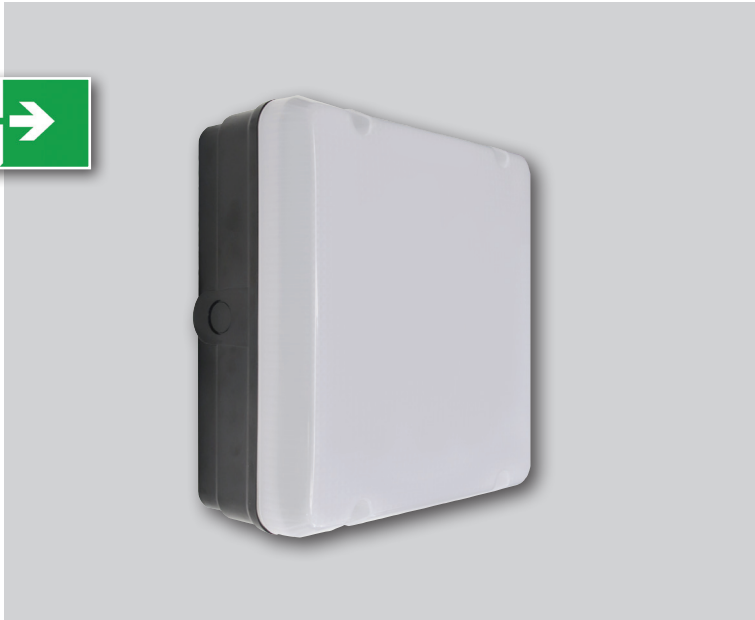

## Maxi Square Black Emergency Datasheet

CCT Power Selectable 1800-1975lm Bulkhead

PXBULKSQBLEM

<b>Dimensions</b>	255*255*85mm
<b>Weight</b>	0.8Kg
<b>Material</b>	PC
<b>Colour/Finish</b>	Black
<b>IK Rating</b>	IK10
<b>Voltage/Frequency</b>	200-240V 50/60Hz
<b>Luminous Flux</b>	1800/1975/1880Lm
<b>Luminous Efficacy</b>	100-110lm/W
<b>Color Rendering Index</b>	≥80
<b>CCT Colour Temp</b>	CCT 3000K/4000K/6000K Selectable
<b>SDCM Colour Consistency</b>	≤6
<b>UGR Unified Glare Rating</b>	-
<b>LEDs</b>	SMD 2835
<b>Light Control</b>	On/Off
<b>Beam Angle</b>	140°
<b>Adjustable</b>	No
<b>Chip</b>	Epistar
<b>Maintained Luminous Flux</b>	L80 (B10) 50,000h
<b>Emergency Mode</b>	3h@2W 210Lm, LiFePO4 Battery
<b>Warranty</b>	5 Years Fitting / 4 Years Battery

### Features & Applications

The Prelux Maxi is an extremely flexible fitting with three possible wattages as well as three selectable colour temperatures.

The tough IK10 / IP65 PC body makes it an ideal fitting for outdoor applications.

- Wattage Selectable
- Colour Temperature Selectable
- IP65/IK10 Protection Rating
- 140° Beam Angle
- 5 Year Warranty