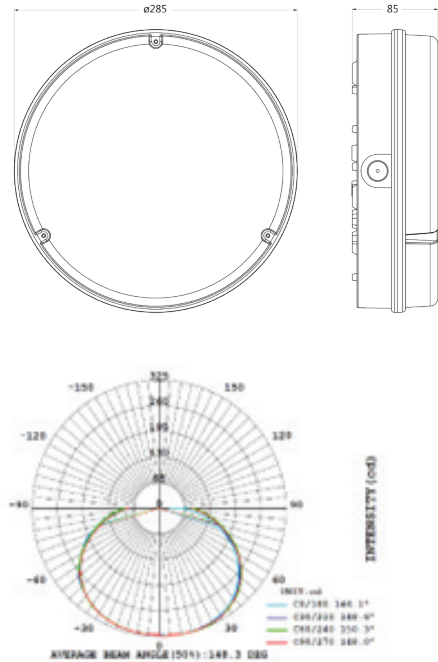

## Maxi Round White Datasheet

CCT Power Selectable 1800-1975lm Bulkhead

PXBULKRDWH

<b>Dimensions</b>	ø285*85mm
<b>Weight</b>	0.9Kg
<b>Material</b>	PC
<b>Colour/Finish</b>	White
<b>IK Rating</b>	IK10
<b>Voltage/Frequency</b>	200-240V 50/60Hz
<b>Luminous Flux</b>	1800/1975/1880Lm
<b>Luminous Efficacy</b>	100-110Lm/W
<b>Color Rendering Index</b>	≥80
<b>CCT Colour Temp</b>	CCT 3000K/4000K/6000K Selectable
<b>SDCM Colour Consistency</b>	≤6
<b>UGR Unified Glare Rating</b>	-
<b>LEDs</b>	SMD 2835
<b>Light Control</b>	On/Off
<b>Beam Angle</b>	140°
<b>Adjustable</b>	No
<b>Chip</b>	Epistar
<b>Maintained Luminous Flux</b>	L80 (B10) 50,000h
<b>Warranty</b>	5 Years

- Wattage Selectable
- Colour Temperature Selectable
- IP65/IK10 Protection Rating
- 140° Beam Angle
- 5 Year Warranty