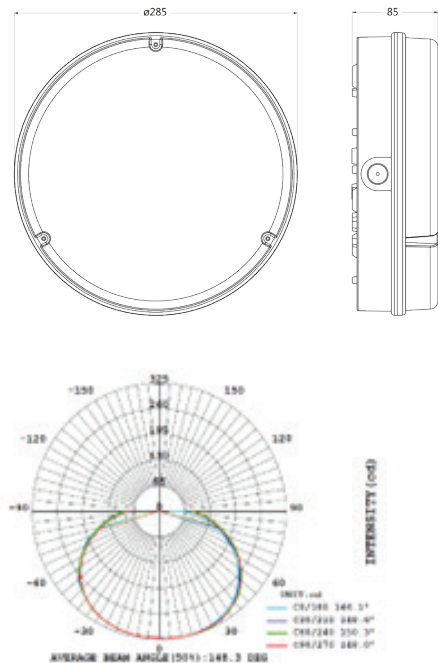

## Maxi Round Black Datasheet

CCT Power Selectable 1800-1975lm Bulkhead

PXBULKRDBL

<b>Dimensions</b>	ø285*85mm
<b>Weight</b>	0.9Kg
<b>Material</b>	PC
<b>Colour/Finish</b>	Black
<b>IK Rating</b>	IK10
<b>Voltage/Frequency</b>	200-240V 50/60Hz
<b>Luminous Flux</b>	1800/1975/1880Lm
<b>Luminous Efficacy</b>	100-110Lm/W
<b>Color Rendering Index</b>	≥80
<b>CCT Colour Temp</b>	CCT 3000K/4000K/6000K Selectable
<b>SDCM Colour Consistency</b>	≤6
<b>UGR Unified Glare Rating</b>	-
<b>LEDs</b>	SMD 2835
<b>Light Control</b>	On/Off
<b>Beam Angle</b>	140°
<b>Adjustable</b>	No
<b>Chip</b>	Epistar
<b>Maintained Luminous Flux</b>	L80 (B10) 50,000h
<b>Warranty</b>	5 Years

## Features & Applications

The Prelux Maxi is an extremely flexible fitting with three possible wattages as well as three selectable colour temperatures.

The tough IK10 / IP65 PC body makes it an ideal fitting for outdoor applications.

- Wattage Selectable
- Colour Temperature Selectable
- IP65/IK10 Protection Rating
- 140° Beam Angle
- 5 Year Warranty

Options Available	
<b>3 Hr Emergency</b>	Yes *EM