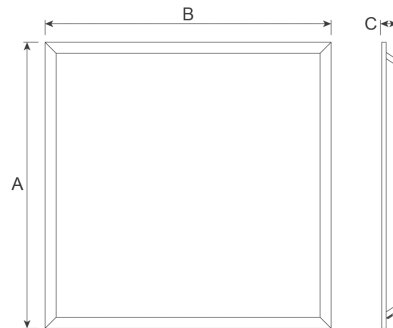

Eco 36W 600x600 (UGR<19)

4000K 4320Lm Recessed Backlit LED Panel

PXECO66V2

Dimensions (mm)	A	B	C
	595	595	26

Dimensions (mm)	595*595*26
Weight (kg)	1.4Kg
Material	Aluminium, PMMA Lens, PS Diffuser
Colour/Finish	White
IK Rating	IK02
Voltage/Frequency	200-240V 50/60Hz
Luminous Flux	4320Lm
Luminous Efficacy	120Lm/W
Color Rendering Index	≥80
CCT Colour Temp	4000K
SDCM Colour Consistency	<5
UGR Unified Glare Rating	UGR<19
LEDs	SMD 2835 48pcs
Light Control	On/Off
Beam Angle	90°
Adjustable	No
Chip	Jufei
IP Rating	IP20
Maintained Luminous Flux	50,000h (L80B10), 65,000h (L70B50)
Warranty	5 years

Features & Applications

- Backlit LED Panel.
- Lumen Output: 4320Lm.
- Installation: Recessed/Suspended/Surface.
- Luminous Efficacy: 120Lm/W.
- External Driver.
- UGR<19 Anti Glare.

Ideal Application Areas Include: