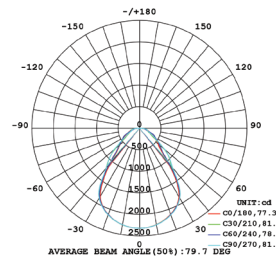

Eco 36W 600x600 (UGR<19)

4000K 4320Lm Recessed Backlit LED Panel

PXECO66V2

Dimensions (mm)	A	B	C
	595	595	26

Dimensions (mm)	595*595*26
Weight (kg)	1.4Kg
Material	Aluminium, PMMA Lens, PS Diffuser
Colour/Finish	White
IK Rating	IK02
Voltage/Frequency	200-240V 50/60Hz
Luminous Flux	4320Lm
Luminous Efficacy	120Lm/W
Color Rendering Index	≥80
CCT Colour Temp	4000K
SDCM Colour Consistency	<5
UGR Unified Glare Rating	UGR<19
LEDs	SMD 2835 48pcs
Light Control	On/Off
Beam Angle	90°
Adjustable	No
Chip	Jufei
IP Rating	IP20
Maintained Luminous Flux	50,000h (L80B10), 65,000h (L70B50)
Warranty	5 years

Features & Applications

- Backlit LED Panel.
- Lumen Output: 4320Lm.
- Installation: Recessed/Suspended/Surface.
- Luminous Efficacy: 120Lm/W.
- External Driver.
- UGR<19 Anti Glare.

Ideal Application Areas Include: