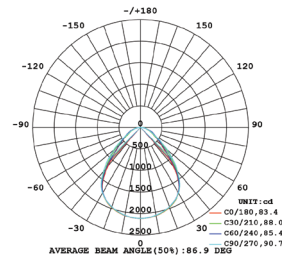

Eco 36W 1200x300 (UGR<19)

4000K 4320Lm Recessed Backlit LED Panel

PXECO123

Dimensions (mm)	A	B	C
	295	1195	26

Dimensions (mm)	1195*295*26
Weight (kg)	1.4Kg
Material	Aluminium, PMMA Lens, PS Diffuser
Colour/Finish	White
IK Rating	IK02
Voltage/Frequency	200-240V 50/60Hz
Luminous Flux	4320Lm
Luminous Efficacy	120Lm/W
Color Rendering Index	≥80
CCT Colour Temp	4000K
SDCM Colour Consistency	<5
UGR Unified Glare Rating	UGR<19
LEDs	SMD 2835 48pcs
Light Control	On/Off
Beam Angle	90°
Adjustable	No
Chip	Jufei
IP Rating	IP20
Maintained Luminous Flux	50,000h (L80B10), 65,000h (L70B50)
Warranty	5 years