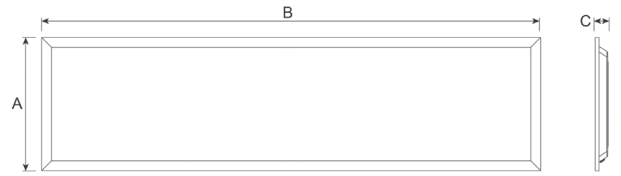

Eco 36W 1200x300 (UGR<19)

4000K 4320Lm Recessed Backlit LED Panel

PXECO123

Dimensions (mm)	A	B	C
	295	1195	26

Dimensions (mm)	1195*295*26
Weight (kg)	1.4Kg
Material	Aluminium, PMMA Lens, PS Diffuser
Colour/Finish	White
IK Rating	IK02
Voltage/Frequency	200-240V 50/60Hz
Luminous Flux	4320Lm
Luminous Efficacy	120Lm/W
Color Rendering Index	≥80
CCT Colour Temp	4000K
SDCM Colour Consistency	<5
UGR Unified Glare Rating	UGR<19
LEDs	SMD 2835 48pcs
Light Control	On/Off
Beam Angle	90°
Adjustable	No
Chip	Jufei
IP Rating	IP20
Maintained Luminous Flux	50,000h (L80B10), 65,000h (L70B50)
Warranty	5 years

Features & Applications

- Backlit LED Panel.
- Lumen Output: 4320Lm.
- Installation: Recessed/Suspended/Surface.
- Luminous Efficacy: 120Lm/W.
- External Driver.
- UGR<19 Anti Glare.

Ideal Application Areas Include: