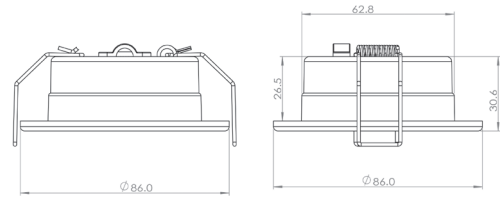

## Comet 6W Fire Rated Datasheet

IP65 600-680lm CCT Dimmable LED Downlight

PXCOMET

|  |   |
|--|---|
| <b>Dimensions (mm)</b>                   | ø86 x 31mm, ø65-70mm Cutout                 |
| <b>Weight (Kg)</b>                       | -   |
| <b>Material</b>                          | Iron & PC                                   |
| <b>Colour/Finish</b>                     | White (Additional bezel finishes available) |
| <b>IK Rating</b>                         | IK07  |
| <b>Voltage/Frequency</b>                 | 220-240V 50/60Hz                            |
| <b>Power</b>                             | 6W  |
| <b>Luminous Flux</b>                     | 600/680/630lm                               |
| <b>Luminous Efficacy</b>                 | 100-110lm/W                                 |
| <b>Color Rendering Index</b>             | 80  |
| <b>CCT Colour Temp</b>                   | 3000K/4000K/6000K Selectable                |
| <b>SDCM Colour Consistency</b>           | -   |
| <b>UGR Unified Glare Rating</b>          | -   |
| <b>LEDs</b>                              | SMD 2835                                    |
| <b>Light Control</b>                     | Triac Dimmable                              |
| <b>Beam Angle</b>                        | 40°   |
| <b>Adjustable</b>                        | No  |
| <b>Chip</b>                              | -   |
| <b>IP Rating</b>                         | IP65  |
| <b>Maintained Luminous Flux (L70B50)</b> | 50,000h                                     |
| <b>Warranty</b>                          | 5 years                                     |

### Features & Applications

Comet IP65 6W is a tool free, plug and play LED downlight which is fire rated 30/60/90 mins and is suitable for both commercial and domestic applications.

The fitting bezel comes in white as standard with the option of a number of different finishes also available (to be ordered separately).