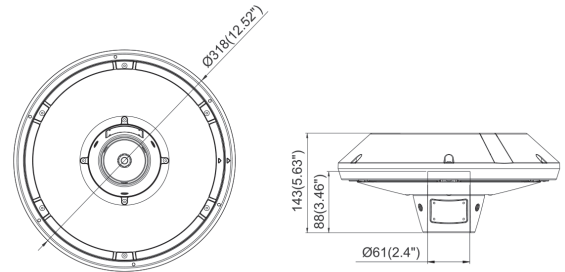

Halo Post Top 60W Datasheet

60W 7,500Lm LED Highbay

PXHALO

Dimensions	Ø318*143mm
Cut-Out	-
Weight	3.3kg
Material	Aluminum
Wattage	60w
Colour/Finish	Silver
IK Rating	IK08
Voltage/Frequency	AC100-240V, 50/60Hz
Luminous Flux	7,500Lm
Luminous Efficacy	125lm/w
Color Rendering Index	CRI≥70
CCT Colour Temp	4000K
SDCM Colour Consistency	≤5
UGR Unified Glare Rating	N/A
LEDs	SMD2835
Light Control	On/Off
Beam Angle	R00C49
Adjustable	Non-adjustable
Chip	MOSO
IP Rating	IP66
L80B10	>50,000h
Warranty	5 years