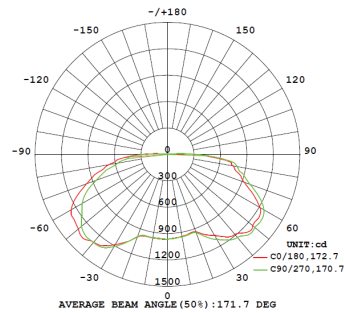

Halo Post Top 60W Datasheet

60W 7,500Lm LED Highbay

PXHALO

Dimensions	Ø318*143mm
Cut-Out	-
Weight	3.3kg
Material	Aluminum
Wattage	60w
Colour/Finish	Silver
IK Rating	IK08
Voltage/Frequency	AC100-240V, 50/60Hz
Luminous Flux	7,500Lm
Luminous Efficacy	125lm/w
Color Rendering Index	CRI≥70
CCT Colour Temp	4000K
SDCM Colour Consistency	≤5
UGR Unified Glare Rating	N/A
LEDs	SMD2835
Light Control	On/Off
Beam Angle	R00C49
Adjustable	Non-adjustable
Chip	MOSO
IP Rating	IP66
L80B10	>50,000h
Warranty	5 years

Halo is also highly efficient, producing an impressive 7,500Lm at 125Lm/W.