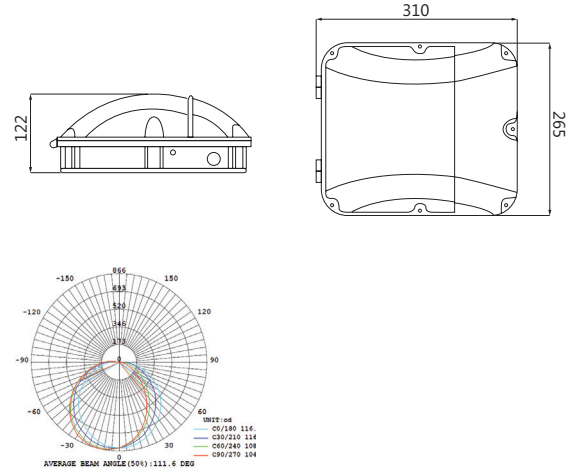

Cobra 30W Wall Pack Datasheet

Slim 4000K 2500lm PHOTOCELL Bulkhead (Black)

PXWALLPC

Dimensions	310*265*122 mm
Weight(net weight)	1.80 kg
Material	Die-cast Aluminium & PC
Wattage	30W
Colour/Finish	Black
IK Rating	IK08
Voltage/Frequency	AC220-240V 50/60 Hz
Luminous Flux	2,500 lm
Luminous Efficacy	83 lm/W
Color Rendering Index	≥80
CCT Colour Temp	4000K
SDCM Colour Consistency	<6
UGR Unified Glare Rating	N/A
LEDs	SMD 2835 (80 PCS)
Light Control	Photocell Switches On <30Lux Photocell Switches Off >70Lux
Beam Angle	120°
Adjustable	No
Chip	Epistar
IP Rating	IP65
L80B10	50,000 h
Warranty	5 Years

Features & Applications

The Prelux Cobra 30W 2500lm LED Slim Wall Pack is a flexible and robust fitting which can be used in a wide range of outdoor applications. The IP65 protection rating along with the tough die-cast aluminium and PC body will ensure this fitting will shine for years to come.