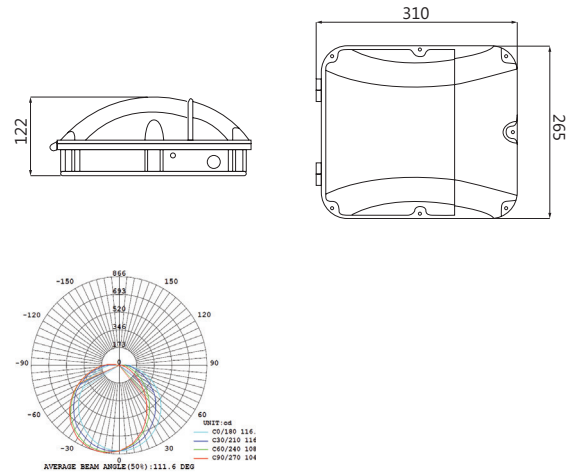

## Cobra 30W Wall Pack Datasheet

Slim CCT 2500lm Bulkhead (Black)

PXWALLCCT

<b>Dimensions</b>	310*265*122 mm
<b>Weight(net weight)</b>	1.80 kg
<b>Material</b>	Die-cast Aluminium & PC
<b>Wattage</b>	30W
<b>Colour/Finish</b>	Black
<b>IK Rating</b>	IK08
<b>Voltage/Frequency</b>	AC220-240V 50/60 Hz
<b>Luminous Flux</b>	2,440-2,500 lm
<b>Luminous Efficacy</b>	Up to 83 lm/W
<b>Color Rendering Index</b>	≥80
<b>CCT Colour Temp</b>	3CCT: 2200K / 3100K / 4000K
<b>SDCM Colour Consistency</b>	<6
<b>UGR Unified Glare Rating</b>	N/A
<b>LEDs</b>	SMD 2835 (80 PCS)
<b>Light Control</b>	N/A
<b>Beam Angle</b>	120°
<b>Adjustable</b>	No
<b>Chip</b>	Epistar
<b>IP Rating</b>	IP65
<b>L80B10</b>	50,000 h
<b>Warranty</b>	5 Years

### Features & Applications

The Prelux Cobra 30W CCT 2500lm LED Slim Wall Pack is a flexible and robust fitting which can be used in a wide range of outdoor applications. The IP65 protection rating along with the tough die-cast aluminium and PC body will ensure this fitting will shine for years to come.