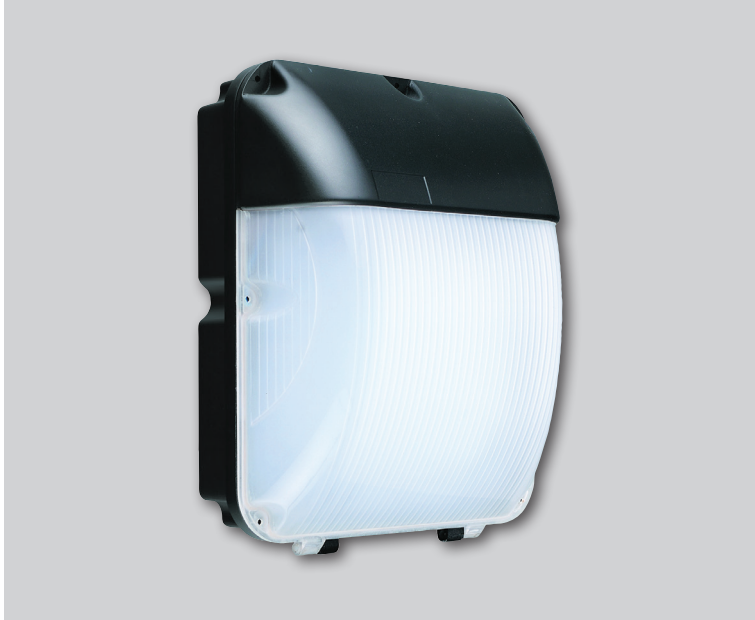

## Cobra 30W Wall Pack Datasheet

Slim CCT 2500lm Bulkhead (Black)

PXWALLCCT

<b>Dimensions</b>	310*265*122 mm
<b>Weight(net weight)</b>	1.80 kg
<b>Material</b>	Die-cast Aluminium & PC
<b>Wattage</b>	30W
<b>Colour/Finish</b>	Black
<b>IK Rating</b>	IK08
<b>Voltage/Frequency</b>	AC220-240V 50/60 Hz
<b>Luminous Flux</b>	2,440-2,500 lm
<b>Luminous Efficacy</b>	Up to 83 lm/W
<b>Color Rendering Index</b>	≥80
<b>CCT Colour Temp</b>	3CCT: 2200K / 3100K / 4000K
<b>SDCM Colour Consistency</b>	<6
<b>UGR Unified Glare Rating</b>	N/A
<b>LEDs</b>	SMD 2835 (80 PCS)
<b>Light Control</b>	N/A
<b>Beam Angle</b>	120°
<b>Adjustable</b>	No
<b>Chip</b>	Epistar
<b>IP Rating</b>	IP65
<b>L80B10</b>	50,000 h
<b>Warranty</b>	5 Years

### Features & Applications

The Prelux Cobra 30W CCT 2500lm LED Slim Wall Pack is a flexible and robust fitting which can be used in a wide range of outdoor applications. The IP65 protection rating along with the tough die-cast aluminium and PC body will ensure this fitting will shine for years to come.

Prelux Cobra LED Slim Wall Pack fittings are also available in photocell versions.