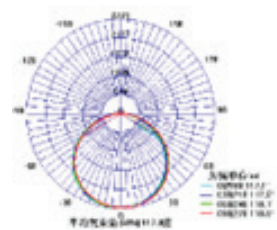

Lineout 60W Standard Datasheet

6ft Colour Temperature Selectable 8100lm LED Batten

PXLINE660CCT

Push fit terminal block for fast installation.

Gear tray retaining strap for easy maintenance.

Dimensions	1732x62x74mm
Weight (Kg)	1.9kg
Material	Steel Body, PC Diffuser
Colour/Finish	White
IK Rating	IK08
Voltage/Frequency	220-240V 50HZ
Luminous Flux	8,100lm
Luminous Efficacy	135lm/W
Color Rendering Index	>80
CCT Colour Temp	3000K/4000K/6000K
SDCM Colour Consistency	<4
UGR Unified Glare Rating	<22
LEDs	Everlight
Light Control	On/Off
Beam Angle	120°
Adjustable	Fixed
Chip	Epistar
Maintained Luminous Flux	L80 (B10) 50,000h
Warranty	5 years

Features & Applications

The Prelux Lineout CCT is a highly efficient LED batten which produces an impressive 135lm/W and provides instant full light.

The Lineout comes with a push fit terminal block for fast and hassle free installation as well as a gear tray retaining strap to allow for easy maintenance.