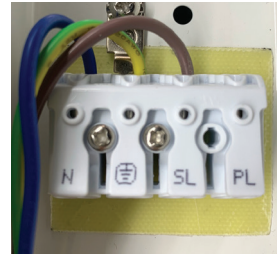

Lineout 60W Standard Datasheet

6ft Colour Temperature Selectable 8100lm LED Batten

PXLINE660CCT

Push fit terminal block for fast installation.

Gear tray retaining strap for easy maintenance.

Dimensions	1732x62x74mm
Weight (Kg)	1.9kg
Material	Steel Body, PC Diffuser
Colour/Finish	White
IK Rating	IK08
Voltage/Frequency	220-240V 50HZ
Luminous Flux	8,100lm
Luminous Efficacy	135lm/W
Color Rendering Index	>80
CCT Colour Temp	3000K/4000K/6000K
SDCM Colour Consistency	<4
UGR Unified Glare Rating	<22
LEDs	Everlight
Light Control	On/Off
Beam Angle	120°
Adjustable	Fixed
Chip	Epistar
Maintained Luminous Flux	L80 (B10) 50,000h
Warranty	5 years

Features & Applications

The Prelux Lineout CCT is a highly efficient LED batten which produces an impressive 135lm/W and provides instant full light.

The Lineout comes with a push fit terminal block for fast and hassle free installation as well as a gear tray retaining strap to allow for easy maintenance.