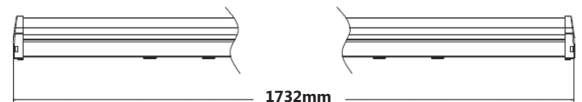

Lineout 60W Standard Datasheet

6ft Colour Temperature Selectable 8100lm LED Batten

PXLINE660CCT

Push fit terminal block for fast installation.

Gear tray retaining strap for easy maintenance.

Dimensions	1732x62x74mm
Weight (Kg)	1.9kg
Material	Steel Body, PC Diffuser
Colour/Finish	White
IK Rating	IK08
Voltage/Frequency	220-240V 50HZ
Luminous Flux	8,100lm
Luminous Efficacy	135lm/W
Color Rendering Index	>80
CCT Colour Temp	3000K/4000K/6000K
SDCM Colour Consistency	<4
UGR Unified Glare Rating	<22
LEDs	Everlight
Light Control	On/Off
Beam Angle	120°
Adjustable	Fixed
Chip	Epistar
Maintained Luminous Flux	L80 (B10) 50,000h
Warranty	5 years

Features & Applications

The Prelux Lineout CCT is a highly efficient LED batten which produces an impressive 135lm/W and provides instant full light.

The Lineout comes with a push fit terminal block for fast and hassle free installation as well as a gear tray retaining strap to allow for easy maintenance.