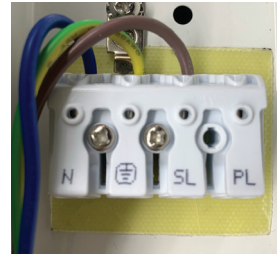

## Lineout 50W Standard Datasheet

5ft Colour Temperature Selectable 6750lm LED Batten

PXLINE550CCT

Push fit terminal block for fast installation.

Gear tray retaining strap for easy maintenance.

|                                 |                          |
|---------------------------------|--------------------------|
| <b>Dimensions</b>               | 1462*62*74 (5ft)         |
| <b>Weight</b>                   | 1.7kg                    |
| <b>Material</b>                 | Steel Body & PC Diffuser |
| <b>Colour/Finish</b>            | White                    |
| <b>IK Rating</b>                | IK08                     |
| <b>Voltage/Frequency</b>        | 220-240V 50Hz            |
| <b>Luminous Flux</b>            | 6750lm                   |
| <b>Luminous Efficacy</b>        | 135Lm/W                  |
| <b>Color Rendering Index</b>    | >80                      |
| <b>CCT Colour Temp</b>          | 3000K/4000K/6000K        |
| <b>SDCM Colour Consistency</b>  | <4                       |
| <b>UGR Unified Glare Rating</b> | <22                      |
| <b>LEDs</b>                     | Everlight                |
| <b>Light Control</b>            | On/Off                   |
| <b>Beam Angle</b>               | 120°                     |
| <b>Adjustable</b>               | Fixed                    |
| <b>Chip</b>                     | Epistar                  |
| <b>Maintained Luminous Flux</b> | L80 (B10) 50,000h        |
| <b>Warranty</b>                 | 5 Years                  |

### Features & Applications

The Prelux Lineout CCT is a highly efficient LED batten which produces an impressive 135lm/W and provides instant full light.

The Lineout comes with a push fit terminal block for fast and hassle free installation as well as a gear tray retaining strap to allow for easy maintenance.