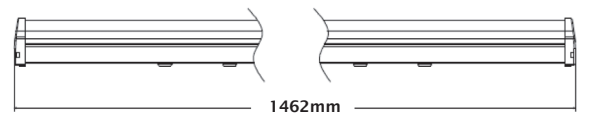

## Lineout 50W Standard Datasheet

5ft Colour Temperature Selectable 6750lm LED Batten

PXLINE550CCT

Push fit terminal block for fast installation.

Gear tray retaining strap for easy maintenance.

|                                 |                          |
|---------------------------------|--------------------------|
| <b>Dimensions</b>               | 1462*62*74 (5ft)         |
| <b>Weight</b>                   | 1.7kg                    |
| <b>Material</b>                 | Steel Body & PC Diffuser |
| <b>Colour/Finish</b>            | White                    |
| <b>IK Rating</b>                | IK08                     |
| <b>Voltage/Frequency</b>        | 220-240V 50Hz            |
| <b>Luminous Flux</b>            | 6750lm                   |
| <b>Luminous Efficacy</b>        | 135Lm/W                  |
| <b>Color Rendering Index</b>    | >80                      |
| <b>CCT Colour Temp</b>          | 3000K/4000K/6000K        |
| <b>SDCM Colour Consistency</b>  | <4                       |
| <b>UGR Unified Glare Rating</b> | <22                      |
| <b>LEDs</b>                     | Everlight                |
| <b>Light Control</b>            | On/Off                   |
| <b>Beam Angle</b>               | 120°                     |
| <b>Adjustable</b>               | Fixed                    |
| <b>Chip</b>                     | Epistar                  |
| <b>Maintained Luminous Flux</b> | L80 (B10) 50,000h        |
| <b>Warranty</b>                 | 5 Years                  |

### Features & Applications

The Prelux Lineout CCT is a highly efficient LED batten which produces an impressive 135lm/W and provides instant full light.

The Lineout comes with a push fit terminal block for fast and hassle free installation as well as a gear tray retaining strap to allow for easy maintenance.