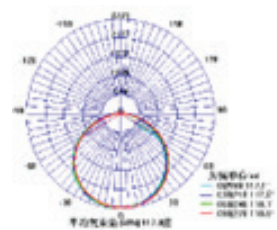

## Lineout 50W Standard Datasheet

5ft Colour Temperature Selectable 6750lm LED Batten

PXLINE550CCT

Push fit terminal block for fast installation.

Gear tray retaining strap for easy maintenance.

|                                 |                          |
|---------------------------------|--------------------------|
| <b>Dimensions</b>               | 1462*62*74 (5ft)         |
| <b>Weight</b>                   | 1.7kg                    |
| <b>Material</b>                 | Steel Body & PC Diffuser |
| <b>Colour/Finish</b>            | White                    |
| <b>IK Rating</b>                | IK08                     |
| <b>Voltage/Frequency</b>        | 220-240V 50Hz            |
| <b>Luminous Flux</b>            | 6750lm                   |
| <b>Luminous Efficacy</b>        | 135Lm/W                  |
| <b>Color Rendering Index</b>    | >80                      |
| <b>CCT Colour Temp</b>          | 3000K/4000K/6000K        |
| <b>SDCM Colour Consistency</b>  | <4                       |
| <b>UGR Unified Glare Rating</b> | <22                      |
| <b>LEDs</b>                     | Everlight                |
| <b>Light Control</b>            | On/Off                   |
| <b>Beam Angle</b>               | 120°                     |
| <b>Adjustable</b>               | Fixed                    |
| <b>Chip</b>                     | Epistar                  |
| <b>Maintained Luminous Flux</b> | L80 (B10) 50,000h        |
| <b>Warranty</b>                 | 5 Years                  |

### Features & Applications

The Prelux Lineout CCT is a highly efficient LED batten which produces an impressive 135lm/W and provides instant full light.

The Lineout comes with a push fit terminal block for fast and hassle free installation as well as a gear tray retaining strap to allow for easy maintenance.