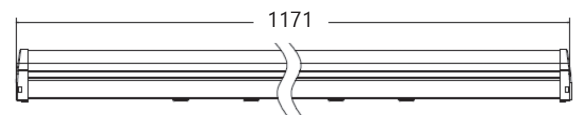

Lineout 38W Standard Datasheet

4ft Colour Temperature Selectable 5130lm LED Batten

PXLINE438CCT

Push fit terminal block for fast installation.

Gear tray retaining strap for easy maintenance.

Dimensions	1171*63*72mm (4ft)
Weight (Kg)	1.4kg
Material	Steel Body, PC Diffuser
Colour/Finish	White
IK Rating	08
Voltage/Frequency	220-240V 50HZ
Luminous Flux	5130lm
Luminous Efficacy	135lm/W
Color Rendering Index	80
CCT Colour Temp	3000K/4000K/6000K
SDCM Colour Consistency	<4
UGR Unified Glare Rating	<22
LEDs	Everlight
Light Control	On/Off
Beam Angle	120°
Adjustable	Fixed
Chip	Epistar
Maintained Luminous Flux	L80 (B10) 50,000h
Warranty	5 years

Features & Applications

The Prelux Lineout CCT is a highly efficient LED batten which produces an impressive 125lm/W and provides instant full light.

The Lineout comes with a push fit terminal block for fast and hassle free installation as well as a gear tray retaining strap to allow for easy maintenance.