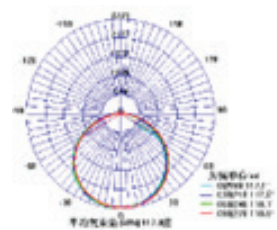

Lineout 38W Standard Datasheet

4ft Colour Temperature Selectable 5130lm LED Batten

PXLINE438CCT

Push fit terminal block for fast installation.

Gear tray retaining strap for easy maintenance.

Dimensions	1171*63*72mm (4ft)
Weight (Kg)	1.4kg
Material	Steel Body, PC Diffuser
Colour/Finish	White
IK Rating	08
Voltage/Frequency	220-240V 50HZ
Luminous Flux	5130lm
Luminous Efficacy	135lm/W
Color Rendering Index	80
CCT Colour Temp	3000K/4000K/6000K
SDCM Colour Consistency	<4
UGR Unified Glare Rating	<22
LEDs	Everlight
Light Control	On/Off
Beam Angle	120°
Adjustable	Fixed
Chip	Epistar
Maintained Luminous Flux	L80 (B10) 50,000h
Warranty	5 years

Features & Applications

The Prelux Lineout CCT is a highly efficient LED batten which produces an impressive 125lm/W and provides instant full light.

The Lineout comes with a push fit terminal block for fast and hassle free installation as well as a gear tray retaining strap to allow for easy maintenance.