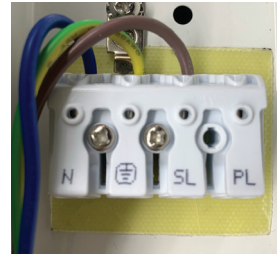

Lineout 38W Standard Datasheet

4ft Colour Temperature Selectable 5130lm LED Batten

PXLINE438CCT

Push fit terminal block for fast installation.

Gear tray retaining strap for easy maintenance.

Dimensions	1171*63*72mm (4ft)
Weight (Kg)	1.4kg
Material	Steel Body, PC Diffuser
Colour/Finish	White
IK Rating	08
Voltage/Frequency	220-240V 50HZ
Luminous Flux	5130lm
Luminous Efficacy	135lm/W
Color Rendering Index	80
CCT Colour Temp	3000K/4000K/6000K
SDCM Colour Consistency	<4
UGR Unified Glare Rating	<22
LEDs	Everlight
Light Control	On/Off
Beam Angle	120°
Adjustable	Fixed
Chip	Epistar
Maintained Luminous Flux	L80 (B10) 50,000h
Warranty	5 years

Features & Applications

The Prelux Lineout CCT is a highly efficient LED batten which produces an impressive 125lm/W and provides instant full light.

The Lineout comes with a push fit terminal block for fast and hassle free installation as well as a gear tray retaining strap to allow for easy maintenance.