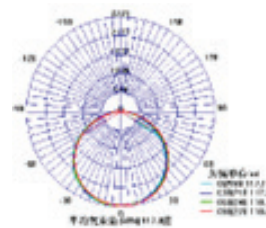

Lineout 23W Standard Datasheet

4ft Colour Temperature Selectable 2875lm LED Batten

PXLINE423CCT

Push fit terminal block for fast installation.

Gear tray retaining strap for easy maintenance.

Dimensions	1171*63*72mm (4ft)
Weight (Kg)	1.4kg
Material	Steel Body, PC Diffuser
Colour/Finish	White
IK Rating	08
Voltage/Frequency	220-240V 50HZ
Luminous Flux	2875lm
Luminous Efficacy	125lm/W
Color Rendering Index	80
CCT Colour Temp	3000K/4000K/6000K
SDCM Colour Consistency	<4
UGR Unified Glare Rating	<22
LEDs	Everlight
Light Control	On/Off
Beam Angle	120°
Adjustable	Fixed
Chip	Epistar
Maintained Luminous Flux	L80 (B10) 50,000h
Warranty	5 years

Features & Applications

The Prelux Lineout CCT is a highly efficient LED batten which produces an impressive 125lm/W and provides instant full light.

The Lineout comes with a push fit terminal block for fast and hassle free installation as well as a gear tray retaining strap to allow for easy maintenance.