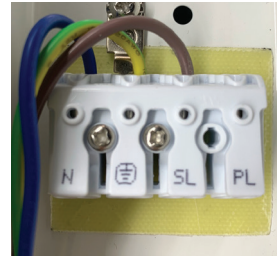

Lineout 23W Standard Datasheet

4ft Colour Temperature Selectable 2875lm LED Batten

PXLINE423CCT

Push fit terminal block for fast installation.

Gear tray retaining strap for easy maintenance.

Dimensions	1171*63*72mm (4ft)
Weight (Kg)	1.4kg
Material	Steel Body, PC Diffuser
Colour/Finish	White
IK Rating	08
Voltage/Frequency	220-240V 50HZ
Luminous Flux	2875lm
Luminous Efficacy	125lm/W
Color Rendering Index	80
CCT Colour Temp	3000K/4000K/6000K
SDCM Colour Consistency	<4
UGR Unified Glare Rating	<22
LEDs	Everlight
Light Control	On/Off
Beam Angle	120°
Adjustable	Fixed
Chip	Epistar
Maintained Luminous Flux	L80 (B10) 50,000h
Warranty	5 years

Features & Applications

The Prelux Lineout CCT is a highly efficient LED batten which produces an impressive 125lm/W and provides instant full light.

The Lineout comes with a push fit terminal block for fast and hassle free installation as well as a gear tray retaining strap to allow for easy maintenance.