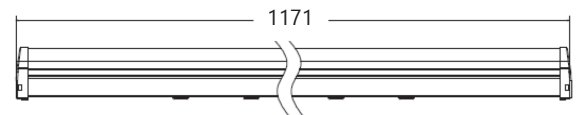

Lineout 23W Standard Datasheet

4ft Colour Temperature Selectable 2875lm LED Batten

PXLINE423CCT

Push fit terminal block for fast installation.

Gear tray retaining strap for easy maintenance.

Dimensions	1171*63*72mm (4ft)
Weight (Kg)	1.4kg
Material	Steel Body, PC Diffuser
Colour/Finish	White
IK Rating	08
Voltage/Frequency	220-240V 50HZ
Luminous Flux	2875lm
Luminous Efficacy	125lm/W
Color Rendering Index	80
CCT Colour Temp	3000K/4000K/6000K
SDCM Colour Consistency	<4
UGR Unified Glare Rating	<22
LEDs	Everlight
Light Control	On/Off
Beam Angle	120°
Adjustable	Fixed
Chip	Epistar
Maintained Luminous Flux	L80 (B10) 50,000h
Warranty	5 years

Features & Applications

The Prelux Lineout CCT is a highly efficient LED batten which produces an impressive 125lm/W and provides instant full light.

The Lineout comes with a push fit terminal block for fast and hassle free installation as well as a gear tray retaining strap to allow for easy maintenance.