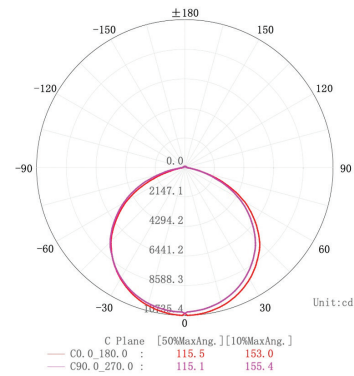

Saturn UC 200W Datasheet

200W 30,000Lm LED Highbay

PXSAT200UC

C Plane Distribution Diagram

CE

UK
CA

200W

IP65

LED

240V

Dimensions	D354*H161
Cut-Out	-
Weight	2.9kg
Material	Aluminum
Wattage	200w
Colour/Finish	Black
IK Rating	IK08
Voltage/Frequency	100~277V
Luminous Flux	30,000Lm
Luminous Efficacy	150lm/w
Color Rendering Index	CRI>80
CCT Colour Temp	5000K
SDCM Colour Consistency	<6
UGR Unified Glare Rating	27
LEDs	-
Light Control	Plug in sensor options
Beam Angle	120°
Adjustable	Non-adjustable
Chip	Philips LED
IP Rating	IP65
L80B10	>50,000h
Warranty	5 years