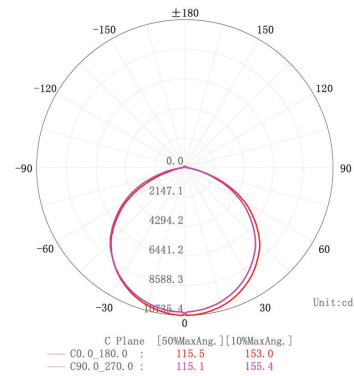

Saturn UC 150W Datasheet

150W 22,500Lm LED Highbay

PXSAT150UC

C Plane Distribution Diagram

Dimensions	D309*156
Cut-Out	-
Weight	2.2kg
Material	Aluminum
Wattage	150w
Colour/Finish	Black
IK Rating	IK08
Voltage/Frequency	100~277V
Luminous Flux	22,500Lm
Luminous Efficacy	150lm/w
Color Rendering Index	CRI>80
CCT Colour Temp	5000K
SDCM Colour Consistency	<6
UGR Unified Glare Rating	27
LEDs	-
Light Control	Plug in sensor options
Beam Angle	120°
Adjustable	Non-adjustable
Chip	Philips LED
IP Rating	IP65
L80B10	>50,000h
Warranty	5 years