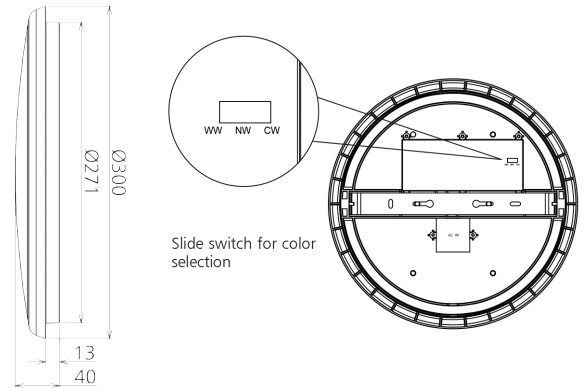

## Othello CCT Dimmable EM Datasheet

18W 1710-1890Lm LED Bulkhead / Ceiling Light

PXOTH18CCTDE

CE	UK CA	18W	IP54	LED	240V
----	----------	-----	------	-----	------

<b>Dimensions</b>	Ø300*40mm
<b>Weight</b>	0.93Kg
<b>Material</b>	PC Base
<b>Colour/Finish</b>	White
<b>IK Rating</b>	IK10
<b>Voltage/Frequency</b>	200-240V 50Hz
<b>Luminous Flux</b>	1710Lm (WW), 1890lm (CW), 1855Lm (DL)
<b>Luminous Efficacy</b>	100Lm/W
<b>Color Rendering Index</b>	>80
<b>CCT Colour Temp</b>	3000K / 4000K / 5700K
<b>SDCM Colour Consistency</b>	<6
<b>UGR Unified Glare Rating</b>	-
<b>LEDs</b>	2835 SMD
<b>Light Control</b>	Triac Dimming (8-100%)
<b>Beam Angle</b>	120°
<b>Adjustable</b>	No
<b>Chip</b>	SMD
<b>Maintained Luminous Flux</b>	L80 (B10) 40,000h
<b>Emergency Mode</b>	3-4h@4W, LiFePO4 Battery
<b>Warranty</b>	3 Years Fitting & Battery

### Features & Applications

The Othello CCT comes with the ability to choose either warm, cool or daylight colour temperatures by sliding a switch on installation of the product.

The IP54 protection rating also makes it suitable for a wider range of applications, including stairwells, corridors and toilet facilities.