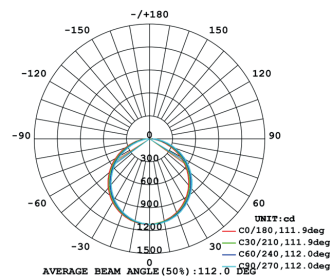

## Othello CCT Dimmable EM Datasheet

18W 1710-1890Lm LED Bulkhead / Ceiling Light

PXOTH18CCTDE

CE	UK CA	18W	IP54	LED	240V
----	----------	-----	------	-----	------

<b>Dimensions</b>	Ø300*40mm
<b>Weight</b>	0.93Kg
<b>Material</b>	PC Base
<b>Colour/Finish</b>	White
<b>IK Rating</b>	IK10
<b>Voltage/Frequency</b>	200-240V 50Hz
<b>Luminous Flux</b>	1710Lm (WW), 1890lm (CW), 1855Lm (DL)
<b>Luminous Efficacy</b>	100Lm/W
<b>Color Rendering Index</b>	>80
<b>CCT Colour Temp</b>	3000K / 4000K / 5700K
<b>SDCM Colour Consistency</b>	<6
<b>UGR Unified Glare Rating</b>	-
<b>LEDs</b>	2835 SMD
<b>Light Control</b>	Triac Dimming (8-100%)
<b>Beam Angle</b>	120°
<b>Adjustable</b>	No
<b>Chip</b>	SMD
<b>Maintained Luminous Flux</b>	L80 (B10) 40,000h
<b>Emergency Mode</b>	3-4h@4W, LiFePO4 Battery
<b>Warranty</b>	3 Years Fitting & Battery