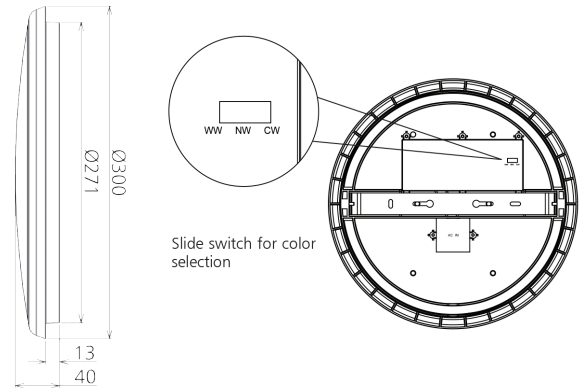

## Othello 18W Dim Emergency Datasheet

3000K 1530Lm LED Bulkhead / Ceiling Light

PXOTH183DE

<b>Dimensions</b>	Ø300*40mm
<b>Weight</b>	0.93Kg
<b>Material</b>	PC Base
<b>Colour/Finish</b>	White
<b>IK Rating</b>	IK10
<b>Voltage/Frequency</b>	200-240V 50Hz
<b>Luminous Flux</b>	1530Lm
<b>Luminous Efficacy</b>	100Lm/W
<b>Color Rendering Index</b>	>80
<b>CCT Colour Temp</b>	3000K
<b>SDCM Colour Consistency</b>	<6
<b>UGR Unified Glare Rating</b>	-
<b>LEDs</b>	2835 SMD
<b>Light Control</b>	Triac Dimming (8-100%)
<b>Beam Angle</b>	120°
<b>Adjustable</b>	No
<b>Chip</b>	SMD
<b>Maintained Luminous Flux</b>	L80 (B10) 40,000h
<b>Emergency Mode</b>	3-4h@4W, LiFePO4 Battery
<b>Warranty</b>	3 Years

### Features & Applications

Prelux's Othello surface mounted ceiling light uses high lumen SMD LED's and a fire-rated Polycarbonate opal diffuser with an even light output.

With it's IP54 waterproof structural design and 120° wide beam angle the Othello is an ideal solution for damp locations.