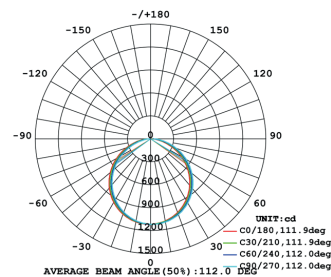

## Othello 18W Dim Emergency Datasheet

3000K 1530Lm LED Bulkhead / Ceiling Light

PXOTH183DE

<b>Dimensions</b>	Ø300*40mm
<b>Weight</b>	0.93Kg
<b>Material</b>	PC Base
<b>Colour/Finish</b>	White
<b>IK Rating</b>	IK10
<b>Voltage/Frequency</b>	200-240V 50Hz
<b>Luminous Flux</b>	1530Lm
<b>Luminous Efficacy</b>	100Lm/W
<b>Color Rendering Index</b>	>80
<b>CCT Colour Temp</b>	3000K
<b>SDCM Colour Consistency</b>	<6
<b>UGR Unified Glare Rating</b>	-
<b>LEDs</b>	2835 SMD
<b>Light Control</b>	Triac Dimming (8-100%)
<b>Beam Angle</b>	120°
<b>Adjustable</b>	No
<b>Chip</b>	SMD
<b>Maintained Luminous Flux</b>	L80 (B10) 40,000h
<b>Emergency Mode</b>	3-4h@4W, LiFePO4 Battery
<b>Warranty</b>	3 Years

- Environment friendly, without Mercury or other hazardous substances
- Up to 70% energy saving compared to standard CFL
- Long lifetime of 40,000 hours
- Dimmable 8-100%
- 120° wide beam angle
- CCT: 3000K
- No UV/IR light