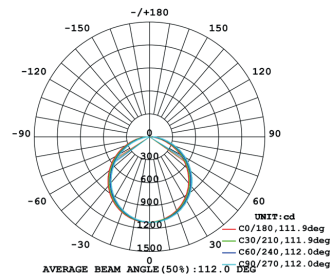

## Othello CCT Dimmable EM Datasheet

12W 1150-1300Lm LED Bulkhead / Ceiling Light

PXOTH12CCTDE

Slide switch for color selection

CE	UK CA	12W	IP54	LED	240V
----	-------	-----	------	-----	------

<b>Dimensions</b>	Ø250*48mm
<b>Weight</b>	0.76Kg
<b>Material</b>	PC Base
<b>Colour/Finish</b>	White
<b>IK Rating</b>	IK10
<b>Voltage/Frequency</b>	200-240V 50Hz
<b>Luminous Flux</b>	1150Lm (WW), 1300lm (CW), 1250Lm (DL)
<b>Luminous Efficacy</b>	100Lm/W
<b>Color Rendering Index</b>	>80
<b>CCT Colour Temp</b>	3000K / 4000K / 5700K
<b>SDCM Colour Consistency</b>	<6
<b>UGR Unified Glare Rating</b>	-
<b>LEDs</b>	2835 SMD
<b>Light Control</b>	Triac Dimming (8-100%)
<b>Beam Angle</b>	120°
<b>Adjustable</b>	No
<b>Chip</b>	SMD
<b>Maintained Luminous Flux</b>	L80 (B10) 40,000h
<b>Emergency Mode</b>	3-4h@4W, LiFePO4 Battery
<b>Warranty</b>	3 Years Fitting & Battery