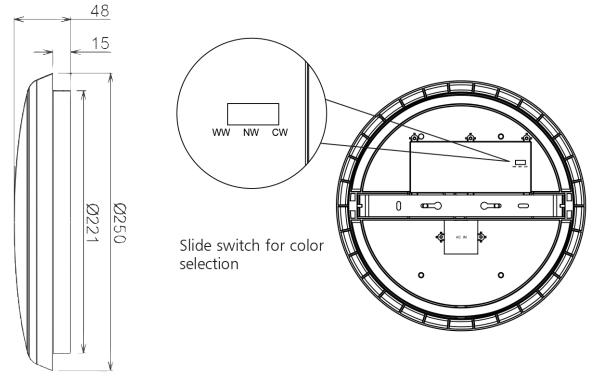

## Othello CCT Dimmable EM Datasheet

12W 1150-1300Lm LED Bulkhead / Ceiling Light

PXOTH12CCTDE

Slide switch for color selection

CE	UK CA	12W	IP54	LED	240V
----	-------	-----	------	-----	------

<b>Dimensions</b>	Ø250*48mm
<b>Weight</b>	0.76Kg
<b>Material</b>	PC Base
<b>Colour/Finish</b>	White
<b>IK Rating</b>	IK10
<b>Voltage/Frequency</b>	200-240V 50Hz
<b>Luminous Flux</b>	1150Lm (WW), 1300lm (CW), 1250Lm (DL)
<b>Luminous Efficacy</b>	100Lm/W
<b>Color Rendering Index</b>	>80
<b>CCT Colour Temp</b>	3000K / 4000K / 5700K
<b>SDCM Colour Consistency</b>	<6
<b>UGR Unified Glare Rating</b>	-
<b>LEDs</b>	2835 SMD
<b>Light Control</b>	Triac Dimming (8-100%)
<b>Beam Angle</b>	120°
<b>Adjustable</b>	No
<b>Chip</b>	SMD
<b>Maintained Luminous Flux</b>	L80 (B10) 40,000h
<b>Emergency Mode</b>	3-4h@4W, LiFePO4 Battery
<b>Warranty</b>	3 Years Fitting & Battery

### Features & Applications

The Othello CCT comes with the ability to choose either warm, cool or daylight colour temperatures by sliding a switch on installation of the product.

The IP54 protection rating also makes it suitable for a wider range of applications, including stairwells, corridors and toilet facilities.