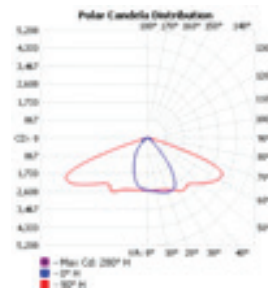

Valo 60W 2000K Datasheet

7,800lm LED Street Light

PXVALO60W

Complete with NEMA Socket

60W

IP66

LED

240V

Tiltable 30°

Horizontal or Perpendicular Installation

Enlarging 76mm Spigot Available (to be ordered separately)
Product Code: PXSP76

Dimensions	494*155*76mm
Wattage	60W
Weight	1.72kg
Material	Aluminum+PC
Colour/Finish	RAL9023
IK Rating	IK08
Voltage/Frequency	AC100-240V/50-60Hz
Luminous Flux	7,800Lm
Luminous Efficacy	125Lm/W
Color Rendering Index	70
Colour Temperature	2000K (Sodium Effect)
SDCM Colour Consistency	≤6
UGR Unified Glare Rating	-
LEDs	90pc
Light Control	On/off
Beam Angle	Type II, Medium
Adjustable	-15 to +15 degrees
Chip	SMD 3030
IP Rating	IP66
Maintained Luminous Flux	(L80B10) 50,000h
Warranty	5 years

Features & Applications

- Tiltable 30°
- 2000K colour temperature (Sodium Effect)
- Highly Efficient 125 Lm/W
- Excellent photometric design
- Complete with NEMA socket
- IP66 protection rating
- 60mm pole diameter size
- 76mm spigot available (to be ordered separately)
- 50,000 hour lifetime
- Excellent heat dissipation to extend the life of the LEDs.
- 5 year warranty