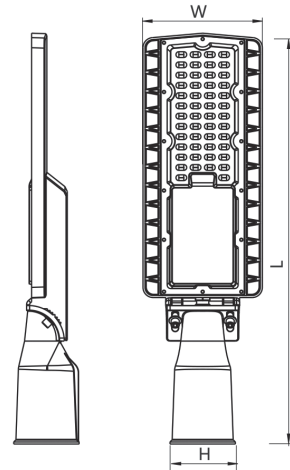

Valo 60W 2000K Datasheet

7,800lm LED Street Light

PXVALO60W

Complete with NEMA Socket

60W

IP66

LED

240V

Tiltable 30°

Horizontal or Perpendicular Installation

Enlarging 76mm Spigot Available (to be ordered separately)
Product Code: PXSP76

Dimensions	494*155*76mm
Wattage	60W
Weight	1.72kg
Material	Aluminum+PC
Colour/Finish	RAL9023
IK Rating	IK08
Voltage/Frequency	AC100-240V/50-60Hz
Luminous Flux	7,800Lm
Luminous Efficacy	125Lm/W
Color Rendering Index	70
Colour Temperature	2000K (Sodium Effect)
SDCM Colour Consistency	≤6
UGR Unified Glare Rating	-
LEDs	90pc
Light Control	On/off
Beam Angle	Type II, Medium
Adjustable	-15 to +15 degrees
Chip	SMD 3030
IP Rating	IP66
Maintained Luminous Flux	(L80B10) 50,000h
Warranty	5 years

Features & Applications

- Tiltable 30°
- 2000K colour temperature (Sodium Effect)
- Highly Efficient 125 Lm/W
- Excellent photometric design
- Complete with NEMA socket
- IP66 protection rating
- 60mm pole diameter size
- 76mm spigot available (to be ordered separately)
- 50,000 hour lifetime
- Excellent heat dissipation to extend the life of the LEDs.
- 5 year warranty