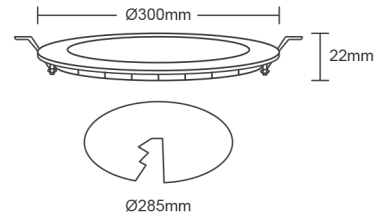

## Roma Slim 24W Datasheet

CCT 1800-1920Lm LED Downlight

PXRSLIM24WCCT

<b>Dimensions</b>	ø300*22mm, Cutout ø285mm
<b>Weight</b>	-
<b>Material</b>	Aluminium & PC
<b>Colour/Finish</b>	White
<b>IK Rating</b>	IK04
<b>Voltage/Frequency</b>	AC220-240V, 50/60Hz
<b>Luminous Flux</b>	1800/1920/1875lm
<b>Luminous Efficacy</b>	80Lm/W
<b>Color Rendering Index</b>	80
<b>CCT Colour Temp</b>	3000K/4000K/6000K
<b>SDCM Colour Consistency</b>	<6
<b>UGR Unified Glare Rating</b>	-
<b>LEDs</b>	SMD
<b>Light Control</b>	On/Off
<b>Beam Angle</b>	120°
<b>Adjustable</b>	No
<b>Chip</b>	Boke
<b>Maintained Luminous Flux</b>	L80 (B10) 50,000h
<b>Warranty</b>	5 Years

### Features & Applications

Roma Slim is an LED downlight with super slender design, adopting high lumen SMD LEDs and a PC diffuser for a uniform light.

The Aluminum profile provides excellent thermal dissipation to extend the life of the LEDs.

- Super slim design, only 22mm in depth
- Colour temperature selectable
- 50,000 hour lifetime.
- 120° beam angle.

Options Available	
<b>Casambi Module</b>	On Request
<b>DALI Dimmable</b>	On Request
<b>Emergency Kit</b>	PXEMPACK