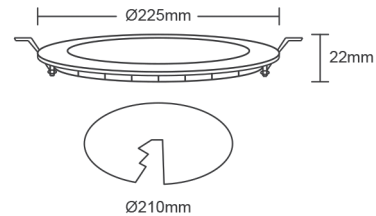

Roma Slim 18W Datasheet

CCT 1350-1440Lm LED Downlight

PXRSLIM18WCCT

| | |
|---------------------------------|--------------------------|
| Dimensions | ø225*22mm, Cutout ø210mm |
| Weight | - |
| Material | Aluminium & PC |
| Colour/Finish | White |
| IK Rating | IK04 |
| Voltage/Frequency | AC220-240V, 50/60Hz |
| Luminous Flux | 1350/1440/1400lm |
| Luminous Efficacy | 80Lm/W |
| Color Rendering Index | 80 |
| CCT Colour Temp | 3000K/4000K/6000K |
| SDCM Colour Consistency | <6 |
| UGR Unified Glare Rating | - |
| LEDs | SMD |
| Light Control | On/Off |
| Beam Angle | 120° |
| Adjustable | No |
| Chip | Boke |
| Maintained Luminous Flux | L80 (B10) 50,000h |
| Warranty | 5 Years |

Features & Applications

Roma Slim is an LED downlight with super slender design, adopting high lumen SMD LEDs and a PC diffuser for a uniform light.

The Aluminum profile provides excellent thermal dissipation to extend the life of the LEDs.

- Super slim design, only 22mm in depth
- Colour temperature selectable
- 50,000 hour lifetime.
- 120° beam angle.

| Options Available | |
|-----------------------|------------|
| Casambi Module | On Request |
| DALI Dimmable | On Request |
| Emergency Kit | PXEMPACK |