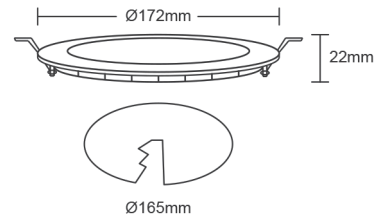

Roma Slim 12W Datasheet

CCT 900-960Lm LED Downlight

PXRSLIM12WCCT

Dimensions	ø172*22mm, Cutout ø165mm
Weight	-
Material	Aluminium & PC
Colour/Finish	White
IK Rating	IK04
Voltage/Frequency	AC220-240V, 50/60Hz
Luminous Flux	900/960/935lm
Luminous Efficacy	80Lm/W
Color Rendering Index	80
CCT Colour Temp	3000K/4000K/6000K
SDCM Colour Consistency	<6
UGR Unified Glare Rating	-
LEDs	SMD
Light Control	On/Off
Beam Angle	120°
Adjustable	No
Chip	Boke
Maintained Luminous Flux	L80 (B10) 50,000h
Warranty	5 Years

Features & Applications

Roma Slim is an LED downlight with super slender design, adopting high lumen SMD LEDs and a PC diffuser for a uniform light.

The Aluminum profile provides excellent thermal dissipation to extend the life of the LEDs.

- Super slim design, only 22mm in depth
- Colour temperature selectable
- 50,000 hour lifetime.
- 120° beam angle.

Options Available	
Casambi Module	On Request
DALI Dimmable	On Request
Emergency Kit	PXEMPACK