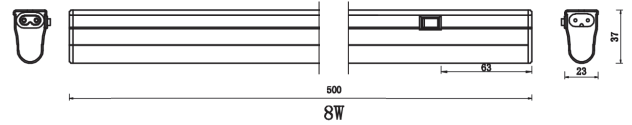

## Arrow 8W Under-Cabinet Datasheet

IP20 660Lm CCT Linkable LED Striplight

PXAR8WCCT

Connection Cables (to be ordered separately)	
25cm Cable	PXARCON25
50cm Cable	PXARCON50

<b>Dimensions</b>	500 x 23 x 37mm
<b>Material</b>	PC
<b>Colour/Finish</b>	White
<b>Voltage/Frequency</b>	220-240V 50Hz
<b>Luminous Flux</b>	660lm
<b>Luminous Efficacy</b>	82Lm/W
<b>CCT Colour Temp</b>	CCT 3000K / 4000K Selectable
<b>LEDs</b>	42pcs
<b>Light Control</b>	On/Off
<b>Adjustable</b>	No
<b>Maintained Luminous Flux</b>	L80 (B10) 20,000h
<b>Warranty</b>	2 Years

### Features & Applications

Arrow 8W is a 660 lumen, 500mm LED under cabinet striplight that is linkable up to 10 fittings.

- CCT 3000K / 4000K Selectable
- Linkable Up to 10 Fittings
- 250mm and 500mm Connection Cables Available\*
- F Shape and U Shape Fixing Clips Included
- Wall or Ceiling Mounting