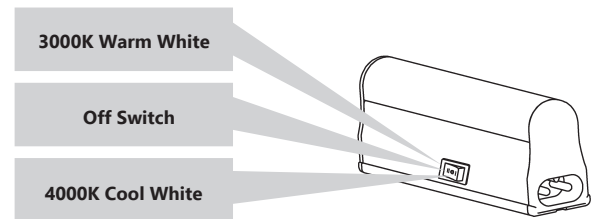

## Arrow 8W Under-Cabinet Datasheet

IP20 660Lm CCT Linkable LED Striplight

PXAR8WCCT

Connection Cables (to be ordered separately)	
25cm Cable	PXARCON25
50cm Cable	PXARCON50

<b>Dimensions</b>	500 x 23 x 37mm
<b>Material</b>	PC
<b>Colour/Finish</b>	White
<b>Voltage/Frequency</b>	220-240V 50Hz
<b>Luminous Flux</b>	660lm
<b>Luminous Efficacy</b>	82Lm/W
<b>CCT Colour Temp</b>	CCT 3000K / 4000K Selectable
<b>LEDs</b>	42pcs
<b>Light Control</b>	On/Off
<b>Adjustable</b>	No
<b>Maintained Luminous Flux</b>	L80 (B10) 20,000h
<b>Warranty</b>	2 Years

### Features & Applications

Arrow 8W is a 660 lumen, 500mm LED under cabinet striplight that is linkable up to 10 fittings.

- CCT 3000K / 4000K Selectable
- Linkable Up to 10 Fittings
- 250mm and 500mm Connection Cables Available\*
- F Shape and U Shape Fixing Clips Included
- Wall or Ceiling Mounting