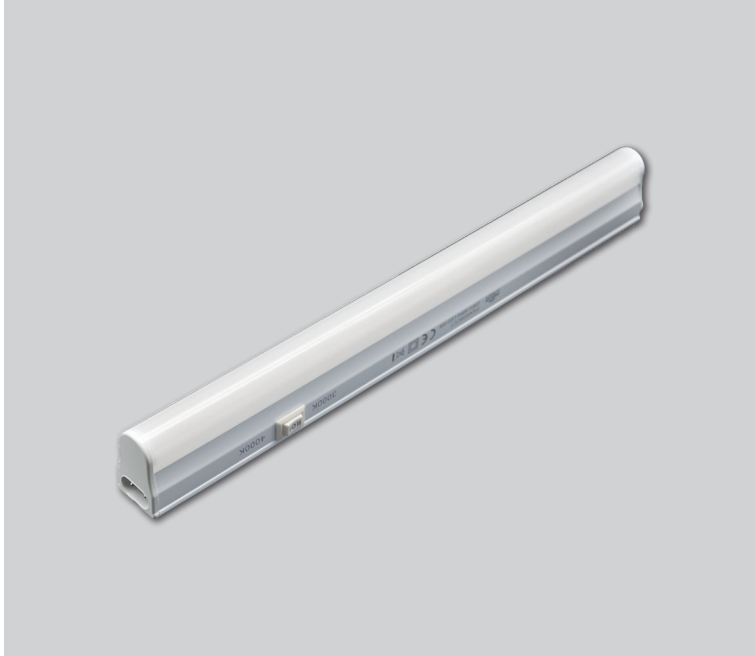

Arrow 5W Under-Cabinet Datasheet

IP20 430Lm CCT Linkable LED Striplight

PXAR5WCCT

Connection Cables (to be ordered separately)	
25cm Cable	PXARCON25
50cm Cable	PXARCON50

Dimensions	300 x 23 x 37mm
Material	PC
Colour/Finish	White
Voltage/Frequency	220-240V 50Hz
Luminous Flux	430lm
Luminous Efficacy	86Lm/W
CCT Colour Temp	CCT 3000K / 4000K Selectable
LEDs	28pcs
Light Control	On/Off
Adjustable	No
Maintained Luminous Flux	L80 (B10) 20,000h
Warranty	2 Years

Features & Applications

Arrow 5W is a 430 lumen, 300mm LED under cabinet striplight that is linkable up to 10 fittings.

- CCT 3000K / 4000K Selectable
- Linkable Up to 10 Fittings
- 250mm and 500mm Connection Cables Available*
- F Shape and U Shape Fixing Clips Included
- Wall or Ceiling Mounting