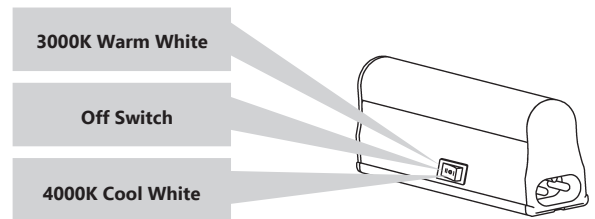

Arrow 5W Under-Cabinet Datasheet

IP20 430Lm CCT Linkable LED Striplight

PXAR5WCCT

Connection Cables (to be ordered separately)	
25cm Cable	PXARCON25
50cm Cable	PXARCON50

Dimensions	300 x 23 x 37mm
Material	PC
Colour/Finish	White
Voltage/Frequency	220-240V 50Hz
Luminous Flux	430lm
Luminous Efficacy	86Lm/W
CCT Colour Temp	CCT 3000K / 4000K Selectable
LEDs	28pcs
Light Control	On/Off
Adjustable	No
Maintained Luminous Flux	L80 (B10) 20,000h
Warranty	2 Years

Features & Applications

Arrow 5W is a 430 lumen, 300mm LED under cabinet striplight that is linkable up to 10 fittings.

- CCT 3000K / 4000K Selectable
- Linkable Up to 10 Fittings
- 250mm and 500mm Connection Cables Available*
- F Shape and U Shape Fixing Clips Included
- Wall or Ceiling Mounting