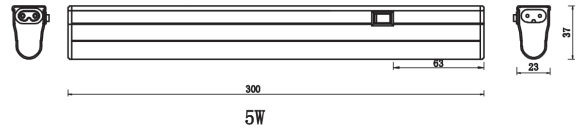

Arrow 5W Under-Cabinet Datasheet

IP20 430Lm CCT Linkable LED Striplight

PXAR5WCCT

Connection Cables (to be ordered separately)	
25cm Cable	PXARCON25
50cm Cable	PXARCON50

Dimensions	300 x 23 x 37mm
Material	PC
Colour/Finish	White
Voltage/Frequency	220-240V 50Hz
Luminous Flux	430lm
Luminous Efficacy	86Lm/W
CCT Colour Temp	CCT 3000K / 4000K Selectable
LEDs	28pcs
Light Control	On/Off
Adjustable	No
Maintained Luminous Flux	L80 (B10) 20,000h
Warranty	2 Years

Features & Applications

Arrow 5W is a 430 lumen, 300mm LED under cabinet striplight that is linkable up to 10 fittings.

- CCT 3000K / 4000K Selectable
- Linkable Up to 10 Fittings
- 250mm and 500mm Connection Cables Available*
- F Shape and U Shape Fixing Clips Included
- Wall or Ceiling Mounting

*to be ordered separately