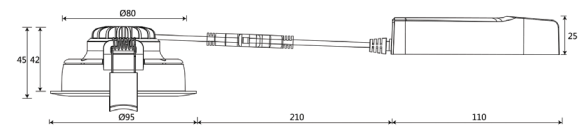

Milano 8W IP54 Dimmable Datasheet

3000K 600Lm LED Downlight

PXMILIP548W

| | | | | | |
|----|----------|----|------|-----|------|
| CE | UK CA | 8W | IP54 | LED | 240V |
|----|----------|----|------|-----|------|

| | |
|---------------------------------|--------------------------|
| Dimensions (mm) | Ø95*45mm Cutout Ø83-86mm |
| Weight (kg) | 0.31 |
| Material | Aluminium & PC |
| Colour/Finish | White RAL9016 |
| IK Rating | IK03 |
| Voltage/Frequency | 220-240V 50Hz |
| Luminous Flux | 600lm |
| Luminous Efficacy | 75lm/w |
| Color Rendering Index | 80 |
| CCT Colour Temp | 3000K |
| SDCM Colour Consistency | <6 |
| UGR Unified Glare Rating | - |
| LEDs | COB |
| Light Control | Triac Dimming |
| Beam Angle | 60° |
| Adjustable | Tilts 23° |
| Chip | Edison |
| IP Rating | 54 |
| Maintained Luminous Flux | 50,000h |
| Warranty | 5 years |

- COB LED light source
- ADC12 aluminium body
- Push terminals for easy installation
- Long lifetime of 50,000 hours
- IP54 protection rating
- 60° wide beam angle
- Tilts 23°
- Ø83-86mm cutout
- CCT: 3000K
- 5 years warranty