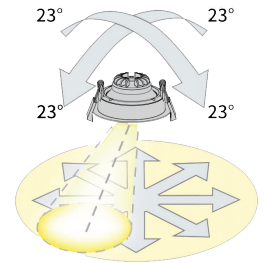

Milano 8W IP54 Dimmable Datasheet

3000K 600Lm LED Downlight

PXMILIP548W

CE	UK CA	8W	IP54	LED	240V

Dimensions (mm)	Ø95*45mm Cutout Ø83-86mm
Weight (kg)	0.31
Material	Aluminium & PC
Colour/Finish	White RAL9016
IK Rating	IK03
Voltage/Frequency	220-240V 50Hz
Luminous Flux	600lm
Luminous Efficacy	75lm/w
Color Rendering Index	80
CCT Colour Temp	3000K
SDCM Colour Consistency	<6
UGR Unified Glare Rating	-
LEDs	COB
Light Control	Triac Dimming
Beam Angle	60°
Adjustable	Tilts 23°
Chip	Edison
IP Rating	54
Maintained Luminous Flux	50,000h
Warranty	5 years

Features & Applications

The Prelux Milano IP54 8W LED recessed downlight is perfectly suited to both domestic and commercial applications which require an extra level of protection rating. This versatile fitting is tiltable 23° enabling the light to be directed to meet your specific needs.

- COB LED light source
- ADC12 aluminium body
- Push terminals for easy installation
- Long lifetime of 50,000 hours
- IP54 protection rating
- 60° wide beam angle
- Tilts 23°
- Ø83-86mm cutout
- CCT: 3000K
- 5 years warranty

Options Available	
Light Controls	Casambi *CM / Dali *D
3 Hr Emergency	PXEMPACK