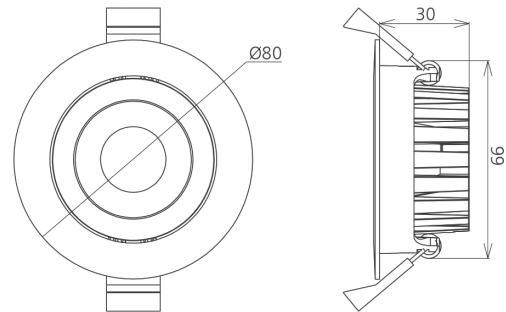

## Milano 8W IP65 Dimmable Datasheet

3000K 720Lm LED Downlight

PXMIL8W

<b>Dimensions (mm)</b>	Ø80*30mm Cutout Ø68-72mm
<b>Weight (kg)</b>	0.3
<b>Material</b>	Aluminium & PC
<b>Colour/Finish</b>	White RAL9016
<b>IK Rating</b>	IK08
<b>Voltage/Frequency</b>	220-240V 50/60Hz
<b>Luminous Flux</b>	720lm
<b>Luminous Efficacy</b>	90lm/w
<b>Color Rendering Index</b>	80
<b>CCT Colour Temp</b>	3000K
<b>SDCM Colour Consistency</b>	<3
<b>UGR Unified Glare Rating</b>	-
<b>LEDs</b>	COB
<b>Light Control</b>	On/Off
<b>Beam Angle</b>	60°
<b>Adjustable</b>	Tilts 30°
<b>Chip</b>	CREE
<b>IP Rating</b>	65
<b>Maintained Luminous Flux</b>	40,000h
<b>Warranty</b>	5 years

### Features & Applications

The Prelux Milano 8W LED recessed downlight has a super slim and compact design, perfectly suited for narrow ceiling installations. The diamond patterned surface lens ensures high light transmittance and uniform output. The T-shaped heat sink greatly improves cooling efficiency and the fitting can also be tilted 30 degrees to direct the light to specific areas.

- Long lifetime of 40,000 hours
- IP65 protection rating
- 60° wide beam angle
- Tilts 30°
- Ø68-72mm cutout
- CCT: 3000K
- 5 years warranty

Options Available	
<b>Light Controls</b>	Casambi *CM / Dali *D
<b>3 Hr Emergency</b>	PXEMPACK