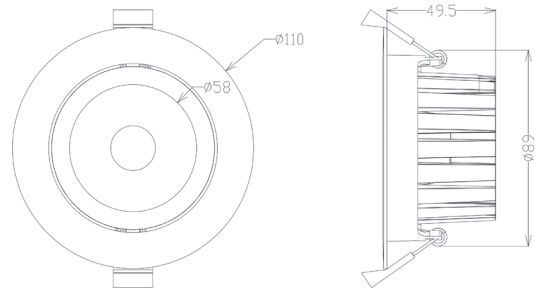

## Milano 13W IP65 Non-Dim Datasheet

3000K 1200Lm LED Downlight

PXMIL13W

<b>Dimensions (mm)</b>	Ø110*49.5mm Cutout Ø90-95mm
<b>Weight (kg)</b>	0.46
<b>Material</b>	Aluminium & PC
<b>Colour/Finish</b>	White RAL9016
<b>IK Rating</b>	IK08
<b>Voltage/Frequency</b>	220-240V 50/60Hz
<b>Luminous Flux</b>	1200lm
<b>Luminous Efficacy</b>	92lm/w
<b>Color Rendering Index</b>	80
<b>CCT Colour Temp</b>	3000K
<b>SDCM Colour Consistency</b>	<3
<b>UGR Unified Glare Rating</b>	-
<b>LEDs</b>	COB
<b>Light Control</b>	On/Off
<b>Beam Angle</b>	60°
<b>Adjustable</b>	Tilts 30°
<b>Chip</b>	CREE
<b>IP Rating</b>	65
<b>Maintained Luminous Flux</b>	40,000h
<b>Warranty</b>	5 years

### Features & Applications

The Prelux Milano 13W LED recessed downlight has a super slim and compact design, perfectly suited for narrow ceiling installations. The diamond patterned surface lens ensures high light transmittance and uniform output. The T-shaped heat sink greatly improves cooling efficiency and the fitting can also be tilted 30 degrees to direct the light to specific areas.

- Long lifetime of 40,000 hours
- IP65 protection rating
- 60° wide beam angle
- Tilts 30°
- Ø90-95mm cutout
- CCT: 3000K
- 5 years warranty

Options Available	
<b>Light Controls</b>	Casambi *CM / Dali *D
<b>3 Hr Emergency</b>	PXEMPACK