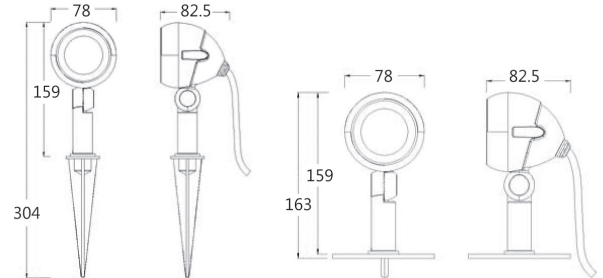

Holly II Spike/Surface Datasheet

6W 3000K 570lm IP65 LED Flood

Product Code: PXHOLV2

Dimensions	78*82.5*304mm (Spike) 78*82.5*163mm (Surface)
Weight	0.54kg
Material	Aluminium and PC
Colour/Finish	Black RAL 9005
IK Rating	IK10
Voltage/Frequency	100-240V 50/60Hz
Luminous Flux	570lm
Luminous Efficacy	95Lm/W
Color Rendering Index	>80
CCT Colour Temp	3000K
LEDs	SMD 2835
Light Control	On/Off
Beam Angle	45°
Tiltable	180°
Driver	Built-in
Lifetime	50,000h
Warranty	3 Years

Features & Applications

The Prelux Holly II 6W SMD IP65/IK10 LED spotlight is an ideal decorative lighting fixture for gardens, pathways and parklands.

The warm white 3000K colour temperature creates a cosy atmosphere and provides a focal point in outdoor spaces at night.