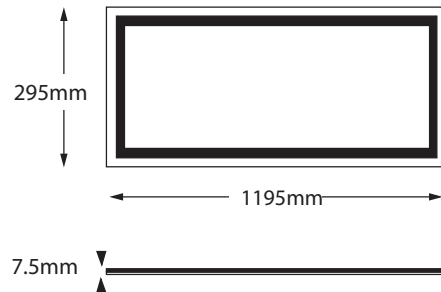

## Elsa (UGR<19) 36W 1200x300 Datasheet

4000K 3200Lm Recessed LED Panel

PX1235Y4KUGR

<b>Dimensions (mm)</b>	295*1195
<b>Weight (kg)</b>	2.3
<b>Material</b>	Aluminium & PC
<b>Colour/Finish</b>	White
<b>IK Rating</b>	04
<b>Voltage/Frequency</b>	220-240V 50/60Hz
<b>Luminous Flux</b>	3200lm
<b>Luminous Efficacy</b>	89lm/w
<b>Color Rendering Index</b>	80
<b>CCT Colour Temp</b>	4000K
<b>SDCM Colour Consistency</b>	<6
<b>UGR Unified Glare Rating</b>	UGR<19
<b>LEDs</b>	180pcs
<b>Light Control</b>	On/Off
<b>Beam Angle</b>	110°
<b>Adjustable</b>	No
<b>Chip</b>	4014
<b>IP Rating</b>	20
<b>Maintained Luminous Flux</b>	(L80B10) 50,000h
<b>Warranty</b>	5 years

## Features & Applications

The Prelux Elsa 36W UGR <19 1200 x 300 Edge-light LED panel is a white LED based edge lighting product designed with high quality LGP (light guide plate) for illumination applications. It has many advantages over traditional fluorescent tube fixtures with its features of soft and uniform brightness, energy efficiency, thinner frame, long lifetime and is also maintenance-free.