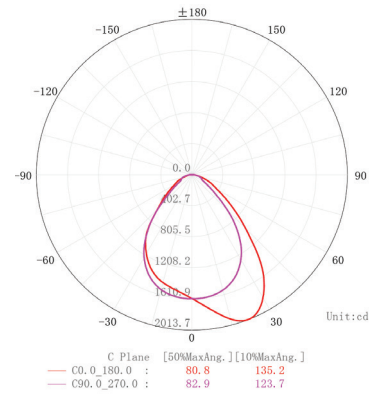

## Elsa (UGR<19) 36W 1200x300 Datasheet

4000K 3200Lm Recessed LED Panel

PX1235Y4KUGR

<b>Dimensions (mm)</b>	295*1195
<b>Weight (kg)</b>	2.3
<b>Material</b>	Aluminium & PC
<b>Colour/Finish</b>	White
<b>IK Rating</b>	04
<b>Voltage/Frequency</b>	220-240V 50/60Hz
<b>Luminous Flux</b>	3200lm
<b>Luminous Efficacy</b>	89lm/w
<b>Color Rendering Index</b>	80
<b>CCT Colour Temp</b>	4000K
<b>SDCM Colour Consistency</b>	<6
<b>UGR Unified Glare Rating</b>	UGR<19
<b>LEDs</b>	180pcs
<b>Light Control</b>	On/Off
<b>Beam Angle</b>	110°
<b>Adjustable</b>	No
<b>Chip</b>	4014
<b>IP Rating</b>	20
<b>Maintained Luminous Flux</b>	(L80B10) 50,000h
<b>Warranty</b>	5 years

## Features & Applications

The Prelux Elsa 36W UGR <19 1200 x 300 Edge-light LED panel is a white LED based edge lighting product designed with high quality LGP (light guide plate) for illumination applications. It has many advantages over traditional fluorescent tube fixtures with its features of soft and uniform brightness, energy efficiency, thinner frame, long lifetime and is also maintenance-free.