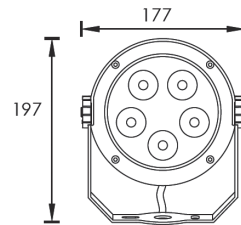

## RGBW 5x4W Floodlight Datasheet

33.6W 1000Lm RGBW 4-in-1 LED

PXLIBFLRGBW20

CE	UK CA	33.6W	IP66	LED	24V
----	----------	-------	------	-----	-----

<b>Dimensions</b>	177x146x505mm
<b>Weight</b>	2.48Kg
<b>Material</b>	Die-cast Aluminium
<b>Colour/Finish</b>	Dark Grey, Powder Coated
<b>IK Rating</b>	IK07
<b>Voltage/Frequency</b>	24V DC
<b>Luminous Flux</b>	1000lm
<b>Luminous Efficacy</b>	29Lm/W
<b>Color Rendering Index</b>	W: >80
<b>CCT Colour Temp</b>	RGB+W: 3000K
<b>SDCM Colour Consistency</b>	W: 6
<b>UGR Unified Glare Rating</b>	-
<b>LEDs</b>	5x4W
<b>Light Control</b>	On/Off
<b>Beam Angle</b>	30°
<b>Adjustable</b>	Yes
<b>Chip</b>	Prolight RGBW 4-in-1
<b>Maintained Luminous Flux</b>	L80 (B10) 30,000h
<b>Warranty</b>	3 Years

### Features & Applications

- RGBW 4-in-1 Colour Temperature
- 24V DC
- Power Cable 2m H05RN-F 5 x 0.5mm
- Dimensions 177x146x505mm

Options Available	
DMX Controls	Available on Request