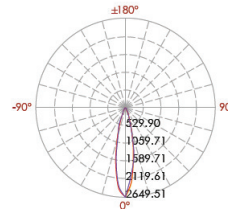

## RGBW 5x4W Floodlight Datasheet

33.6W 1000Lm RGBW 4-in-1 LED

PXLIBFLRGBW20

CE	UK CA	33.6W	IP66	LED	24V
----	----------	-------	------	-----	-----

<b>Dimensions</b>	177x146x505mm
<b>Weight</b>	2.48Kg
<b>Material</b>	Die-cast Aluminium
<b>Colour/Finish</b>	Dark Grey, Powder Coated
<b>IK Rating</b>	IK07
<b>Voltage/Frequency</b>	24V DC
<b>Luminous Flux</b>	1000lm
<b>Luminous Efficacy</b>	29Lm/W
<b>Color Rendering Index</b>	W: >80
<b>CCT Colour Temp</b>	RGB+W: 3000K
<b>SDCM Colour Consistency</b>	W: 6
<b>UGR Unified Glare Rating</b>	-
<b>LEDs</b>	5x4W
<b>Light Control</b>	On/Off
<b>Beam Angle</b>	30°
<b>Adjustable</b>	Yes
<b>Chip</b>	Prolight RGBW 4-in-1
<b>Maintained Luminous Flux</b>	L80 (B10) 30,000h
<b>Warranty</b>	3 Years

### Features & Applications

- RGBW 4-in-1 Colour Temperature
- 24V DC
- Power Cable 2m H05RN-F 5 x 0.5mm
- Dimensions 177x146x505mm

Options Available	
DMX Controls	Available on Request