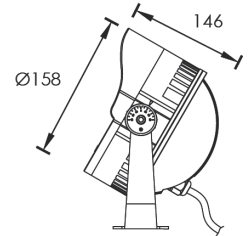

## RGBW 5x4W Floodlight Datasheet

33.6W 1000Lm RGBW 4-in-1 LED

PXLIBFLRGBW20

CE	UK CA	33.6W	IP66	LED	24V
----	----------	-------	------	-----	-----

<b>Dimensions</b>	177x146x505mm
<b>Weight</b>	2.48Kg
<b>Material</b>	Die-cast Aluminium
<b>Colour/Finish</b>	Dark Grey, Powder Coated
<b>IK Rating</b>	IK07
<b>Voltage/Frequency</b>	24V DC
<b>Luminous Flux</b>	1000lm
<b>Luminous Efficacy</b>	29Lm/W
<b>Color Rendering Index</b>	W: >80
<b>CCT Colour Temp</b>	RGB+W: 3000K
<b>SDCM Colour Consistency</b>	W: 6
<b>UGR Unified Glare Rating</b>	-
<b>LEDs</b>	5x4W
<b>Light Control</b>	On/Off
<b>Beam Angle</b>	30°
<b>Adjustable</b>	Yes
<b>Chip</b>	Prolight RGBW 4-in-1
<b>Maintained Luminous Flux</b>	L80 (B10) 30,000h
<b>Warranty</b>	3 Years

### Features & Applications

- RGBW 4-in-1 Colour Temperature
- 24V DC
- Power Cable 2m H05RN-F 5 x 0.5mm
- Dimensions 177x146x505mm

Options Available	
DMX Controls	Available on Request