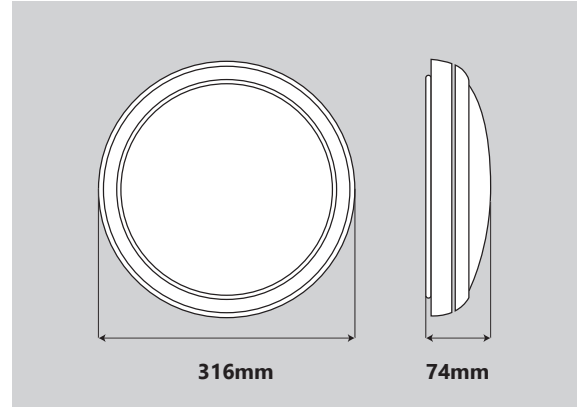

Oslo Multi Watt MWEM Datasheet

10/14/20W 1000/1400/2000Lm LED Bulkhead/Ceiling Light

PXOSMMWEM

Detection Range: 10m(W) x 6m(H)
 Detection Angle: 30°~150°
 Hold Time: 5s / 90s / 5min / 15min
 Standby Power: 0.5W

Dimensions	316*316*74mm
Input Voltage	200~240V 50/60Hz
Wattage	Power Selectable 10W/14W/20W
Emergency Mode	3-4h @ 2-3W
Battery Type	LiFePO4
Power Factor	≥0.75
Beam Angle	120°
Housing Color	White
Luminous Flux	1000lm (10W), 1400lm (14W), 2000lm (20W)
Color Rendering Index	>80
Lifetime	35,000Hrs
Fixture Material	PC & ABS
CCT	3000K / 4000K / 6000K
LEDs	140pcs SMD
Protection Level	IP65
Storage Temperature	-30°C~+60°C
Working Temperature	-20°C~+45°C
Luminous Efficacy	100lm/W
Certification	CE, UKCA
Warranty	5 Years

Features & Applications

At just 74mm in depth, the Prelux Oslo Multi-Wattage is the slimmest model to date. The compact body coupled with the screwless Twist & Lock cover also makes it a more aesthetically pleasing choice for functional bulkhead lighting.

The Oslo Multi-Wattage comes with 10W/14W/20W options in a single fitting and 3 colour temperatures: warm, cool and daylight for even greater flexibility.

The IP65 protection rating also makes it suitable for an extensive range of applications, including corridors, stairwells and toilet facilities.