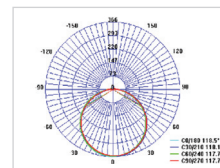

Oslo Multi Watt MWEM Datasheet

10/14/20W 1000/1400/2000Lm LED Bulkhead/Ceiling Light

PXOSMMWEM

Detection Range: 10m(W) x 6m(H)
 Detection Angle: 30°~150°
 Hold Time: 5s / 90s / 5min / 15min
 Standby Power: 0.5W

Dimensions	316*316*74mm
Input Voltage	200~240V 50/60Hz
Wattage	Power Selectable 10W/14W/20W
Emergency Mode	3-4h @ 2-3W
Battery Type	LiFePO4
Power Factor	≥0.75
Beam Angle	120°
Housing Color	White
Luminous Flux	1000lm (10W), 1400lm (14W), 2000lm (20W)
Color Rendering Index	>80
Lifetime	35,000Hrs
Fixture Material	PC & ABS
CCT	3000K / 4000K / 6000K
LEDs	140pcs SMD
Protection Level	IP65
Storage Temperature	-30°C~+60°C
Working Temperature	-20°C~+45°C
Luminous Efficacy	100lm/W
Certification	CE, UKCA
Warranty	5 Years