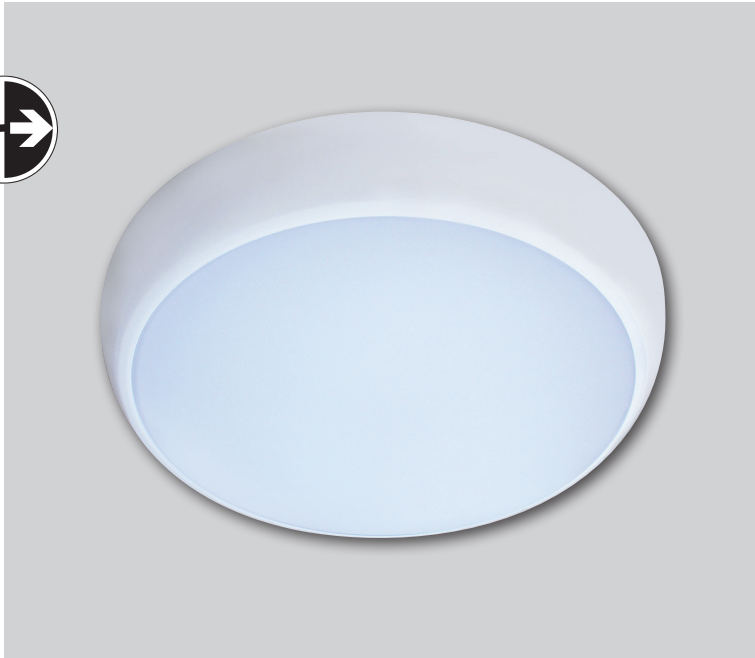

Oslo Multi Watt MWEM Datasheet

10/14/20W 1000/1400/2000Lm LED Bulkhead/Ceiling Light

PXOSMMWEM

Detection Range: 10m(W) x 6m(H)
 Detection Angle: 30°~150°
 Hold Time: 5s / 90s / 5min / 15min
 Standby Power: 0.5W

Dimensions	316*316*74mm
Input Voltage	200~240V 50/60Hz
Wattage	Power Selectable 10W/14W/20W
Emergency Mode	3-4h @ 2-3W
Battery Type	LiFePO4
Power Factor	≥0.75
Beam Angle	120°
Housing Color	White
Luminous Flux	1000lm (10W), 1400lm (14W), 2000lm (20W)
Color Rendering Index	>80
Lifetime	35,000Hrs
Fixture Material	PC & ABS
CCT	3000K / 4000K / 6000K
LEDs	140pcs SMD
Protection Level	IP65
Storage Temperature	-30°C~+60°C
Working Temperature	-20°C~+45°C
Luminous Efficacy	100lm/W
Certification	CE, UKCA
Warranty	5 Years

Features & Applications

At just 74mm in depth, the Prelux Oslo Multi-Wattage is the slimmest model to date. The compact body coupled with the screwless Twist & Lock cover also makes it a more aesthetically pleasing choice for functional bulkhead lighting.

The Oslo Multi-Wattage comes with 10W/14W/20W options in a single fitting and 3 colour temperatures: warm, cool and daylight for even greater flexibility.

The IP65 protection rating also makes it suitable for an extensive range of applications, including corridors, stairwells and toilet facilities.