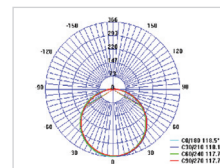

## Oslo Multi Watt Microwave Datasheet

10/14/20W 1000/1400/2000Lm LED Bulkhead/Ceiling Light

PXOSMMW

Detection Range: 10m(W) x 6m(H)  
 Detection Angle: 30°~150°  
 Hold Time: 5s / 90s / 5min / 15min  
 Standby Power: 0.5W

<b>CE</b>	<b>UK CA</b>	<b>Multi Watt</b>	<b>IP65</b>	<b>LED</b>	<b>240V</b>
-----------	------------------	-----------------------	-------------	------------	-------------

<b>Dimensions</b>	316*316*74mm
<b>Input Voltage</b>	200~240V 50/60Hz
<b>Wattage</b>	Power Selectable 10W/14W/20W
<b>Power Factor</b>	≥0.75
<b>Beam Angle</b>	120°
<b>Housing Color</b>	White
<b>Luminous Flux</b>	1000Lm (10W), 1400lm (14W), 2000Lm (20W)
<b>Color Rendering Index</b>	>80
<b>Lifetime</b>	35,000Hrs
<b>Fixture Material</b>	PC & ABS
<b>CCT</b>	3000K / 4000K / 6000K
<b>LEDs</b>	140pcs SMD
<b>Protection Level</b>	IP65
<b>Storage Temperature</b>	-30°C~+60°C
<b>Working Temperature</b>	-20°C~+45°C
<b>Luminous Efficacy</b>	100lm/W
<b>Certification</b>	CE, UKCA
<b>Warranty</b>	5 Years