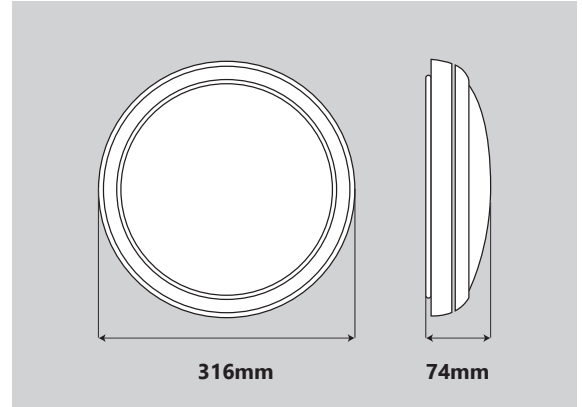

## Oslo Multi Watt Microwave Datasheet

10/14/20W 1000/1400/2000Lm LED Bulkhead/Ceiling Light

PXOSMMW

Detection Range: 10m(W) x 6m(H)  
 Detection Angle: 30°~150°  
 Hold Time: 5s / 90s / 5min / 15min  
 Standby Power: 0.5W

<b>CE</b>	<b>UK CA</b>	<b>Multi Watt</b>	<b>IP65</b>	<b>LED</b>	<b>240V</b>
-----------	------------------	-----------------------	-------------	------------	-------------

<b>Dimensions</b>	316*316*74mm
<b>Input Voltage</b>	200~240V 50/60Hz
<b>Wattage</b>	Power Selectable 10W/14W/20W
<b>Power Factor</b>	≥0.75
<b>Beam Angle</b>	120°
<b>Housing Color</b>	White
<b>Luminous Flux</b>	1000Lm (10W), 1400lm (14W), 2000Lm (20W)
<b>Color Rendering Index</b>	>80
<b>Lifetime</b>	35,000Hrs
<b>Fixture Material</b>	PC & ABS
<b>CCT</b>	3000K / 4000K / 6000K
<b>LEDs</b>	140pcs SMD
<b>Protection Level</b>	IP65
<b>Storage Temperature</b>	-30°C~+60°C
<b>Working Temperature</b>	-20°C~+45°C
<b>Luminous Efficacy</b>	100lm/W
<b>Certification</b>	CE, UKCA
<b>Warranty</b>	5 Years

### Features & Applications

At just 74mm in depth, the Prelux Oslo Multi-Wattage is the slimmest model to date. The compact body coupled with the screwless Twist & Lock cover also makes it a more aesthetically pleasing choice for functional bulkhead lighting.

The Oslo Multi-Wattage comes with 10W/14W/20W options in a single fitting and 3 colour temperatures: warm, cool and daylight for even greater flexibility.

The IP65 protection rating also makes it suitable for an extensive range of applications, including corridors, stairwells and toilet facilities.