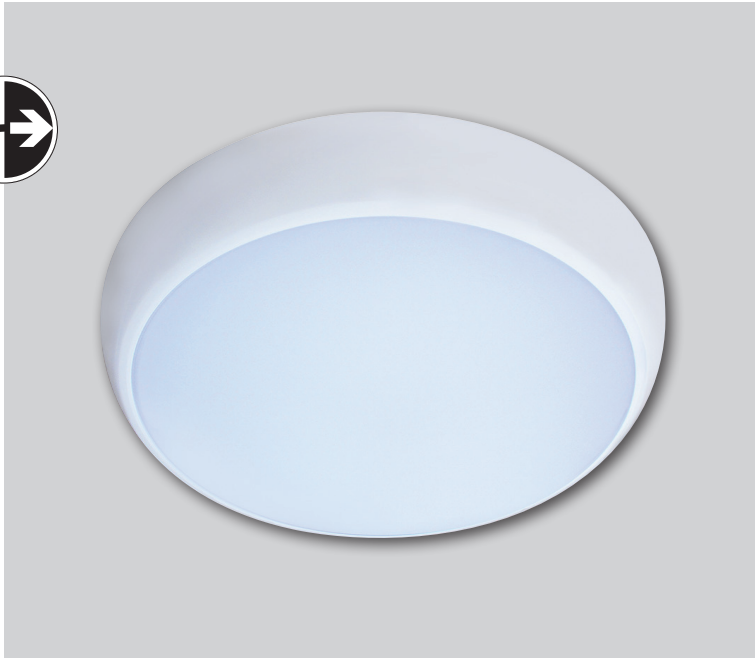

## Oslo Multi Watt Emergency Datasheet

10/14/20W 1000/1400/2000Lm LED Bulkhead/Ceiling Light

PXOSMEM

<b>Dimensions</b>	316*316*74mm
<b>Input Voltage</b>	200~240V 50/60Hz
<b>Wattage</b>	Power Selectable 10W/14W/20W
<b>Emergency Mode</b>	3-4h @ 2-3W
<b>Battery Type</b>	LiFePO4
<b>Power Factor</b>	≥0.75
<b>Beam Angle</b>	120°
<b>Housing Color</b>	White
<b>Luminous Flux</b>	1000lm (10W), 1400lm (14W), 2000lm (20W)
<b>Color Rendering Index</b>	>80
<b>Lifetime</b>	35,000Hrs
<b>Fixture Material</b>	PC & ABS
<b>CCT</b>	3000K / 4000K / 6000K
<b>LEDs</b>	140pcs SMD
<b>Protection Level</b>	IP65
<b>Storage Temperature</b>	-30°C~+60°C
<b>Working Temperature</b>	-20°C~+45°C
<b>Luminous Efficacy</b>	100lm/W
<b>Certification</b>	CE, UKCA
<b>Warranty</b>	5 Years

## Features & Applications

At just 74mm in depth, the Prelux Oslo Multi-Wattage is the slimmest model to date. The compact body coupled with the screwless Twist & Lock cover also makes it a more aesthetically pleasing choice for functional bulkhead lighting.

The Oslo Multi-Wattage comes with 10W/14W/20W options in a single fitting and 3 colour temperatures: warm, cool and daylight for even greater flexibility.

The IP65 protection rating also makes it suitable for an extensive range of applications, including corridors, stairwells and toilet facilities.

Options Available	
<b>Black Eyelid Bezel</b>	PXOSBZ2
<b>White Eyelid Bezel</b>	PXOSBZ3
<b>Chrome Bezel</b>	PXOSBZ4