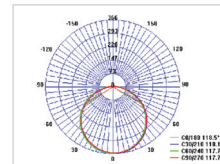

## Oslo Multi Watt Emergency Datasheet

10/14/20W 1000/1400/2000Lm LED Bulkhead/Ceiling Light

PXOSMEM

<b>Dimensions</b>	316*316*74mm
<b>Input Voltage</b>	200~240V 50/60Hz
<b>Wattage</b>	Power Selectable 10W/14W/20W
<b>Emergency Mode</b>	3-4h @ 2-3W
<b>Battery Type</b>	LiFePO4
<b>Power Factor</b>	≥0.75
<b>Beam Angle</b>	120°
<b>Housing Color</b>	White
<b>Luminous Flux</b>	1000lm (10W), 1400lm (14W), 2000lm (20W)
<b>Color Rendering Index</b>	>80
<b>Lifetime</b>	35,000Hrs
<b>Fixture Material</b>	PC & ABS
<b>CCT</b>	3000K / 4000K / 6000K
<b>LEDs</b>	140pcs SMD
<b>Protection Level</b>	IP65
<b>Storage Temperature</b>	-30°C~+60°C
<b>Working Temperature</b>	-20°C~+45°C
<b>Luminous Efficacy</b>	100lm/W
<b>Certification</b>	CE, UKCA
<b>Warranty</b>	5 Years

## Features & Applications

At just 74mm in depth, the Prelux Oslo Multi-Wattage is the slimmest model to date. The compact body coupled with the screwless Twist & Lock cover also makes it a more aesthetically pleasing choice for functional bulkhead lighting.

The Oslo Multi-Wattage comes with 10W/14W/20W options in a single fitting and 3 colour temperatures: warm, cool and daylight for even greater flexibility.

The IP65 protection rating also makes it suitable for an extensive range of applications, including corridors, stairwells and toilet facilities.