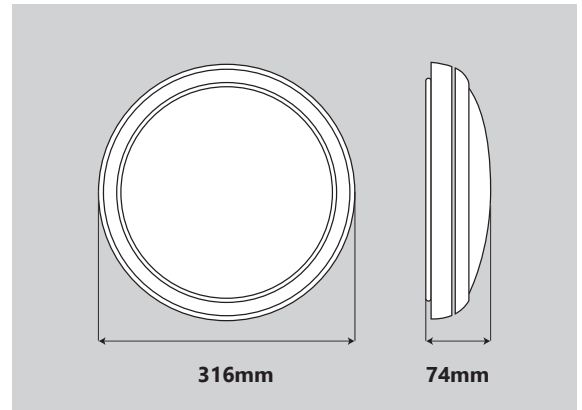

## Oslo Multi Watt Emergency Datasheet

10/14/20W 1000/1400/2000Lm LED Bulkhead/Ceiling Light

PXOSMEM

<b>Dimensions</b>	316*316*74mm
<b>Input Voltage</b>	200~240V 50/60Hz
<b>Wattage</b>	Power Selectable 10W/14W/20W
<b>Emergency Mode</b>	3-4h @ 2-3W
<b>Battery Type</b>	LiFePO4
<b>Power Factor</b>	≥0.75
<b>Beam Angle</b>	120°
<b>Housing Color</b>	White
<b>Luminous Flux</b>	1000lm (10W), 1400lm (14W), 2000lm (20W)
<b>Color Rendering Index</b>	>80
<b>Lifetime</b>	35,000Hrs
<b>Fixture Material</b>	PC & ABS
<b>CCT</b>	3000K / 4000K / 6000K
<b>LEDs</b>	140pcs SMD
<b>Protection Level</b>	IP65
<b>Storage Temperature</b>	-30°C~+60°C
<b>Working Temperature</b>	-20°C~+45°C
<b>Luminous Efficacy</b>	100lm/W
<b>Certification</b>	CE, UKCA
<b>Warranty</b>	5 Years

## Features & Applications

At just 74mm in depth, the Prelux Oslo Multi-Wattage is the slimmest model to date. The compact body coupled with the screwless Twist & Lock cover also makes it a more aesthetically pleasing choice for functional bulkhead lighting.

The Oslo Multi-Wattage comes with 10W/14W/20W options in a single fitting and 3 colour temperatures: warm, cool and daylight for even greater flexibility.

The IP65 protection rating also makes it suitable for an extensive range of applications, including corridors, stairwells and toilet facilities.