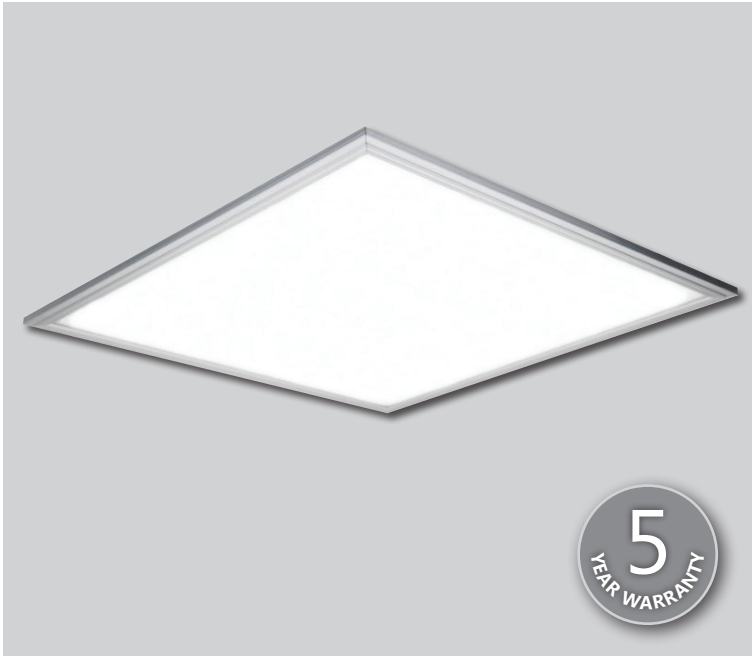

Elsa (UGR<19) 32W 600x600 Datasheet

4000K 3000Lm Recessed LED Panel

PX665UGRY

Dimensions (mm)	595*595
Weight (kg)	2.16
Material	Aluminium & PC
Colour/Finish	White
IK Rating	04
Voltage/Frequency	220-240V 50/60Hz
Luminous Flux	3000lm
Luminous Efficacy	94lm/w
Color Rendering Index	80
CCT Colour Temp	4000K
SDCM Colour Consistency	<6
UGR Unified Glare Rating	UGR<19
LEDs	192pcs
Light Control	On/Off
Beam Angle	110°
Adjustable	No
Chip	4014
IP Rating	20
Maintained Luminous Flux	(L80B10) 50,000h
Warranty	5 years

Features & Applications

The Prelux Elsa 32W UGR <19 600 x 600 Edge-light LED panel is a white LED based edge lighting product designed with high quality LGP (light guide plate) for illumination applications. It has many advantages over traditional fluorescent tube fixtures with its features of soft and uniform brightness, energy efficiency, thinner frame, long lifetime and is also maintenance-free.