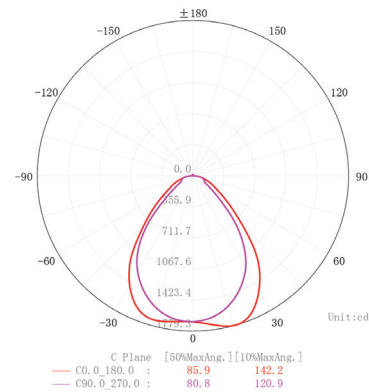

Elsa (UGR<19) 32W 600x600 Datasheet

4000K 3000Lm Recessed LED Panel

PX665UGRY

Dimensions (mm)	595*595
Weight (kg)	2.16
Material	Aluminium & PC
Colour/Finish	White
IK Rating	04
Voltage/Frequency	220-240V 50/60Hz
Luminous Flux	3000lm
Luminous Efficacy	94lm/w
Color Rendering Index	80
CCT Colour Temp	4000K
SDCM Colour Consistency	<6
UGR Unified Glare Rating	UGR<19
LEDs	192pcs
Light Control	On/Off
Beam Angle	110°
Adjustable	No
Chip	4014
IP Rating	20
Maintained Luminous Flux	(L80B10) 50,000h
Warranty	5 years

Features & Applications

The Prelux Elsa 32W UGR <19 600 x 600 Edge-light LED panel is a white LED based edge lighting product designed with high quality LGP (light guide plate) for illumination applications. It has many advantages over traditional fluorescent tube fixtures with its features of soft and uniform brightness, energy efficiency, thinner frame, long lifetime and is also maintenance-free.