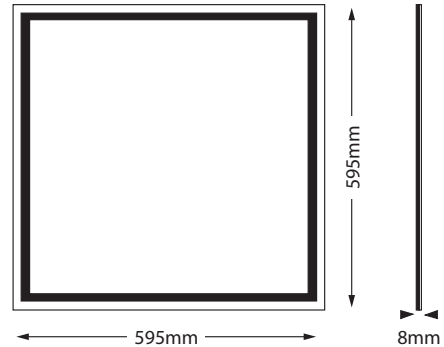

Elsa (UGR<19) 32W 600x600 Datasheet

4000K 3000Lm Recessed LED Panel

PX665UGRY

Dimensions (mm)	595*595
Weight (kg)	2.16
Material	Aluminium & PC
Colour/Finish	White
IK Rating	04
Voltage/Frequency	220-240V 50/60Hz
Luminous Flux	3000lm
Luminous Efficacy	94lm/w
Color Rendering Index	80
CCT Colour Temp	4000K
SDCM Colour Consistency	<6
UGR Unified Glare Rating	UGR<19
LEDs	192pcs
Light Control	On/Off
Beam Angle	110°
Adjustable	No
Chip	4014
IP Rating	20
Maintained Luminous Flux	(L80B10) 50,000h
Warranty	5 years

Features & Applications

The Prelux Elsa 32W UGR <19 600 x 600 Edge-light LED panel is a white LED based edge lighting product designed with high quality LGP (light guide plate) for illumination applications. It has many advantages over traditional fluorescent tube fixtures with its features of soft and uniform brightness, energy efficiency, thinner frame, long lifetime and is also maintenance-free.