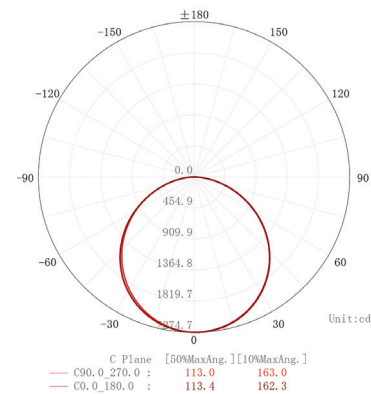

Elsa 60W 1200x600 Datasheet

4000K 6000Lm Recessed LED Panel

PX1265Y4KY

| | |
|---------------------------------|------------------|
| Dimensions (mm) | 595*1195 |
| Weight (kg) | 4.25 |
| Material | Aluminium & PC |
| Colour/Finish | White |
| IK Rating | 04 |
| Voltage/Frequency | 220-240V 50/60Hz |
| Luminous Flux | 6000lm |
| Luminous Efficacy | 100lm/w |
| Color Rendering Index | 80 |
| CCT Colour Temp | 4000K |
| SDCM Colour Consistency | <6 |
| UGR Unified Glare Rating | UGR<21 |
| LEDs | 336pcs |
| Light Control | On/Off |
| Beam Angle | 120° |
| Adjustable | No |
| Chip | 4014 |
| IP Rating | 20 |
| Maintained Luminous Flux | (L80B10) 50,000h |
| Warranty | 5 years |

Features & Applications

The Prelux Elsa 60W 1200 x 600 Edge-light LED panel is a white LED based edge lighting product designed with high quality LGP (light guide plate) for illumination applications. It has many advantages over traditional fluorescent tube fixtures with its features of soft and uniform brightness, energy efficiency, thinner frame, long lifetime and is also maintenance-free.