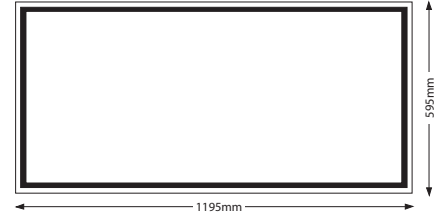

Elsa 60W 1200x600 Datasheet

4000K 6000Lm Recessed LED Panel

PX1265Y4KY

| | |
|---------------------------------|------------------|
| Dimensions (mm) | 595*1195 |
| Weight (kg) | 4.25 |
| Material | Aluminium & PC |
| Colour/Finish | White |
| IK Rating | 04 |
| Voltage/Frequency | 220-240V 50/60Hz |
| Luminous Flux | 6000lm |
| Luminous Efficacy | 100lm/w |
| Color Rendering Index | 80 |
| CCT Colour Temp | 4000K |
| SDCM Colour Consistency | <6 |
| UGR Unified Glare Rating | UGR<21 |
| LEDs | 336pcs |
| Light Control | On/Off |
| Beam Angle | 120° |
| Adjustable | No |
| Chip | 4014 |
| IP Rating | 20 |
| Maintained Luminous Flux | (L80B10) 50,000h |
| Warranty | 5 years |

Features & Applications

The Prelux Elsa 60W 1200 x 600 Edge-light LED panel is a white LED based edge lighting product designed with high quality LGP (light guide plate) for illumination applications. It has many advantages over traditional fluorescent tube fixtures with its features of soft and uniform brightness, energy efficiency, thinner frame, long lifetime and is also maintenance-free.