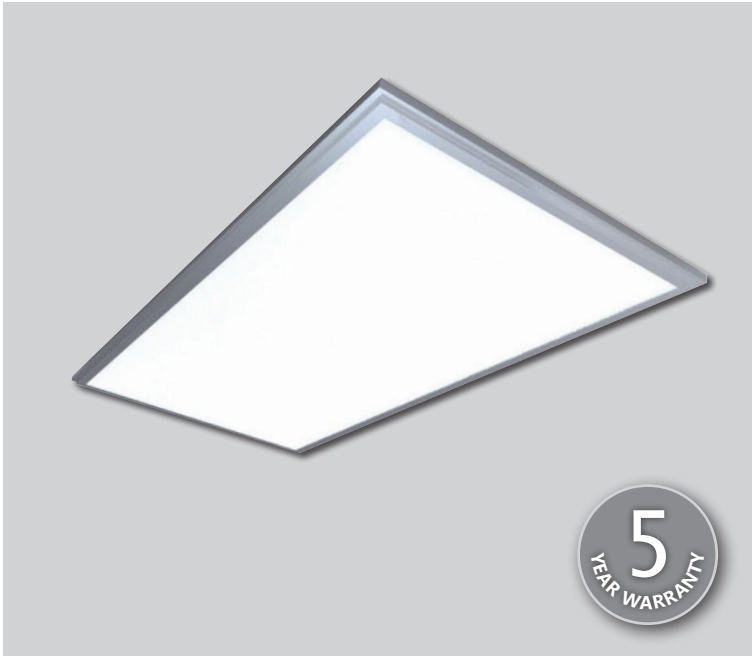

Elsa 60W 1200x600 Datasheet

4000K 6000Lm Recessed LED Panel

PX1265Y4KY

| | |
|---------------------------------|------------------|
| Dimensions (mm) | 595*1195 |
| Weight (kg) | 4.25 |
| Material | Aluminium & PC |
| Colour/Finish | White |
| IK Rating | 04 |
| Voltage/Frequency | 220-240V 50/60Hz |
| Luminous Flux | 6000lm |
| Luminous Efficacy | 100lm/w |
| Color Rendering Index | 80 |
| CCT Colour Temp | 4000K |
| SDCM Colour Consistency | <6 |
| UGR Unified Glare Rating | UGR<21 |
| LEDs | 336pcs |
| Light Control | On/Off |
| Beam Angle | 120° |
| Adjustable | No |
| Chip | 4014 |
| IP Rating | 20 |
| Maintained Luminous Flux | (L80B10) 50,000h |
| Warranty | 5 years |

Features & Applications

The Prelux Elsa 60W 1200 x 600 Edge-light LED panel is a white LED based edge lighting product designed with high quality LGP (light guide plate) for illumination applications. It has many advantages over traditional fluorescent tube fixtures with its features of soft and uniform brightness, energy efficiency, thinner frame, long lifetime and is also maintenance-free.