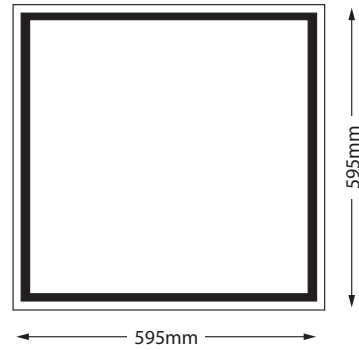

Elsa IP65 40W 600x600 Datasheet

4000K 4000lm Recessed LED Panel

PX665Y4KIP65

Dimensions (mm)	595*595
Weight (kg)	2.72
Material	Aluminium & PC
Colour/Finish	White
IK Rating	04
Voltage/Frequency	220-240V 50/60Hz
Luminous Flux	4000lm
Luminous Efficacy	100lm/w
Color Rendering Index	80
CCT Colour Temp	4000K
SDCM Colour Consistency	<6
UGR Unified Glare Rating	UGR<21
LEDs	192pcs
Light Control	On/Off
Beam Angle	120°
Adjustable	No
Chip	4014
IP Rating	65
Maintained Luminous Flux	(L80B10) 50,000h
Warranty	5 years

Features & Applications

The Prelux Elsa 40W IP65 600 x 600 LED panel is a white LED based edge lighting product designed with high quality LGP (light guide plate) for illumination applications. It has many advantages over traditional fluorescent tube fixtures with its features of soft and uniform brightness, energy efficiency, thinner frame, long lifetime and is also maintenance-free.