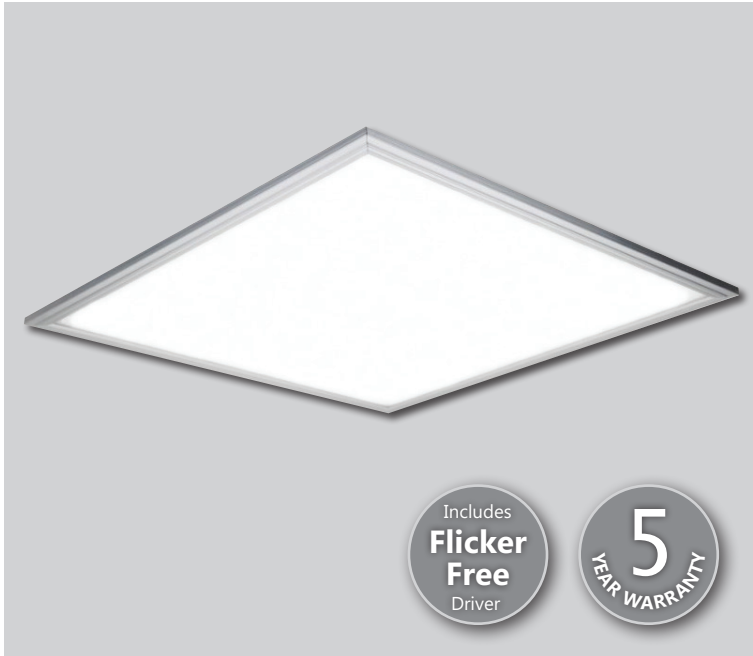

Elsa IP65 40W 600x600 Datasheet

4000K 4000lm Recessed LED Panel

PX665Y4KIP65

Dimensions (mm)	595*595
Weight (kg)	2.72
Material	Aluminium & PC
Colour/Finish	White
IK Rating	04
Voltage/Frequency	220-240V 50/60Hz
Luminous Flux	4000lm
Luminous Efficacy	100lm/w
Color Rendering Index	80
CCT Colour Temp	4000K
SDCM Colour Consistency	<6
UGR Unified Glare Rating	UGR<21
LEDs	192pcs
Light Control	On/Off
Beam Angle	120°
Adjustable	No
Chip	4014
IP Rating	65
Maintained Luminous Flux	(L80B10) 50,000h
Warranty	5 years

Features & Applications

The Prelux Elsa 40W IP65 600 x 600 LED panel is a white LED based edge lighting product designed with high quality LGP (light guide plate) for illumination applications. It has many advantages over traditional fluorescent tube fixtures with its features of soft and uniform brightness, energy efficiency, thinner frame, long lifetime and is also maintenance-free.