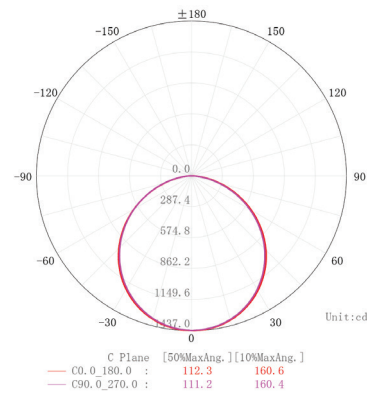

Elsa IP65 40W 600x600 Datasheet

4000K 4000lm Recessed LED Panel

PX665Y4KIP65

Dimensions (mm)	595*595
Weight (kg)	2.72
Material	Aluminium & PC
Colour/Finish	White
IK Rating	04
Voltage/Frequency	220-240V 50/60Hz
Luminous Flux	4000lm
Luminous Efficacy	100lm/w
Color Rendering Index	80
CCT Colour Temp	4000K
SDCM Colour Consistency	<6
UGR Unified Glare Rating	UGR<21
LEDs	192pcs
Light Control	On/Off
Beam Angle	120°
Adjustable	No
Chip	4014
IP Rating	65
Maintained Luminous Flux	(L80B10) 50,000h
Warranty	5 years

Features & Applications

The Prelux Elsa 40W IP65 600 x 600 LED panel is a white LED based edge lighting product designed with high quality LGP (light guide plate) for illumination applications. It has many advantages over traditional fluorescent tube fixtures with its features of soft and uniform brightness, energy efficiency, thinner frame, long lifetime and is also maintenance-free.