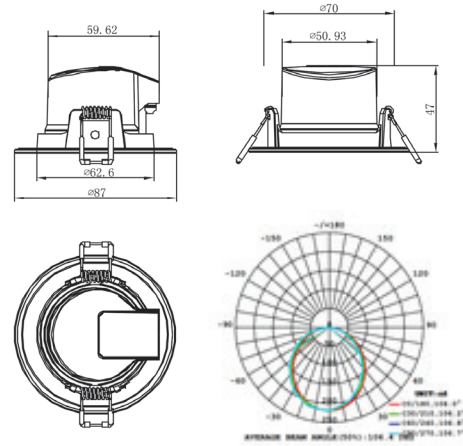

Comet 7W Datasheet

IP65 520lm 3000K Dimmable LED Downlight

PXCOM7W3K

Dimensions (mm)	ø87 x 47
Cut-Out(mm)	ø68-70
Weight (Kg)	0.087
Material	Aluminum, Iron & ABS
Colour/Finish	White (Additional bezel finishes available)
IK Rating	IK03
Voltage/Frequency	220-240V/50Hz
Power	7W
Luminous Flux	520lm
Luminous Efficacy	75lm/W
Color Rendering Index	80
CCT Colour Temp	3000K
SDCM Colour Consistency	-
UGR Unified Glare Rating	-
LEDs	SMD
Light Control	Triac Dimmable
Beam Angle	100°
Adjustable	Fixed
Chip	-
IP Rating	IP65
Maintained Luminous Flux (L80B10)	25,000h
Warranty	2 years

Features & Applications

Comet 7W is a fixed trim downlight with 70mm cutout size that is versatile enough for both domestic and commercial applications.

The fitting bezel comes in white as standard with the option of a number of different finishes also available (to be ordered separately).