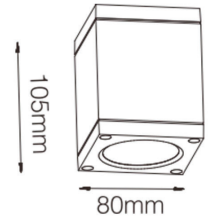

## Carmel Square Datasheet

6W 185Lm 3000K LED Ceiling Light

PXCARS6W

<b>Dimensions</b>	80*80*105mm
<b>Weight</b>	480g
<b>Material</b>	Die-cast aluminium
<b>Colour/Finish</b>	Dark grey RAL 7024, powder coated
<b>IK Rating</b>	IK07
<b>Voltage/Frequency</b>	220-240VAC
<b>Luminous Flux</b>	185lm
<b>Luminous Efficacy</b>	30Lm/W
<b>Color Rendering Index</b>	80
<b>CCT Colour Temp</b>	3000K
<b>SDCM Colour Consistency</b>	<5
<b>UGR Unified Glare Rating</b>	<24
<b>LEDs</b>	CREE 1304
<b>Light Control</b>	On/Off
<b>Beam Angle</b>	55°
<b>Adjustable</b>	No
<b>Chip</b>	Edison
<b>Maintained Luminous Flux</b>	L80 (B10) 50,000h
<b>Warranty</b>	3 Years

### Features & Applications

- Die-cast aluminium outdoor ceiling light
- Integrated ON-OFF Driver
- Dark-grey powder-coated finish (RAL 7024)
- CCT 3000K with a System Output of 185lm
- Colour rendering index of CRI80
- 50,000h lifetime
- Energy efficient EDISON LED Chips
- 3 years warranty
- 55° beam angle
- IP54 / IK07 protection rating