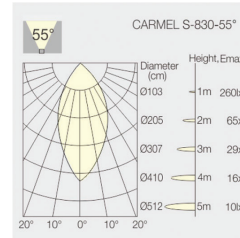

## Carmel Square Datasheet

6W 185Lm 3000K LED Ceiling Light

PXCARS6W

<b>Dimensions</b>	80*80*105mm
<b>Weight</b>	480g
<b>Material</b>	Die-cast aluminium
<b>Colour/Finish</b>	Dark grey RAL 7024, powder coated
<b>IK Rating</b>	IK07
<b>Voltage/Frequency</b>	220-240VAC
<b>Luminous Flux</b>	185lm
<b>Luminous Efficacy</b>	30Lm/W
<b>Color Rendering Index</b>	80
<b>CCT Colour Temp</b>	3000K
<b>SDCM Colour Consistency</b>	<5
<b>UGR Unified Glare Rating</b>	<24
<b>LEDs</b>	CREE 1304
<b>Light Control</b>	On/Off
<b>Beam Angle</b>	55°
<b>Adjustable</b>	No
<b>Chip</b>	Edison
<b>Maintained Luminous Flux</b>	L80 (B10) 50,000h
<b>Warranty</b>	3 Years

### Features & Applications

- Die-cast aluminium outdoor ceiling light
- Integrated ON-OFF Driver
- Dark-grey powder-coated finish (RAL 7024)
- CCT 3000K with a System Output of 185lm
- Colour rendering index of CRI80
- 50,000h lifetime
- Energy efficient EDISON LED Chips
- 3 years warranty
- 55° beam angle
- IP54 / IK07 protection rating