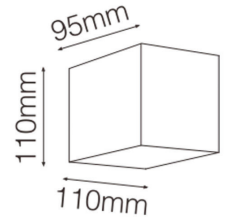

Bay Wall Datasheet

8W (Up/Down) 430Lm 3000K LED Wall Light

PXBAY

Dimensions	110*95*110mm
Weight	500g
Material	Die-cast aluminium
Colour/Finish	Dark grey RAL 7024, powder coated
IK Rating	IK10
Voltage/Frequency	220-240VAC
Luminous Flux	430lm
Luminous Efficacy	54Lm/W
Color Rendering Index	80
CCT Colour Temp	3000K
SDCM Colour Consistency	<5
UGR Unified Glare Rating	<24
LEDs	CREE 1304
Light Control	On/Off
Beam Angle	90°
Adjustable	No
Chip	Edison
Maintained Luminous Flux	L80 (B10) 50,000h
Warranty	3 Years

Features & Applications

- Die-cast aluminium outdoor wall light
- Integrated ON-OFF Driver
- Dark-grey powder-coated finish (RAL 7024)
- CCT 3000K with a System Output of 430lm
- Colour rendering index of CRI80
- 50,000h lifetime
- Energy efficient EDISON LED Chips
- 3 years warranty
- 90° beam angle
- IP65 / IK10 protection rating