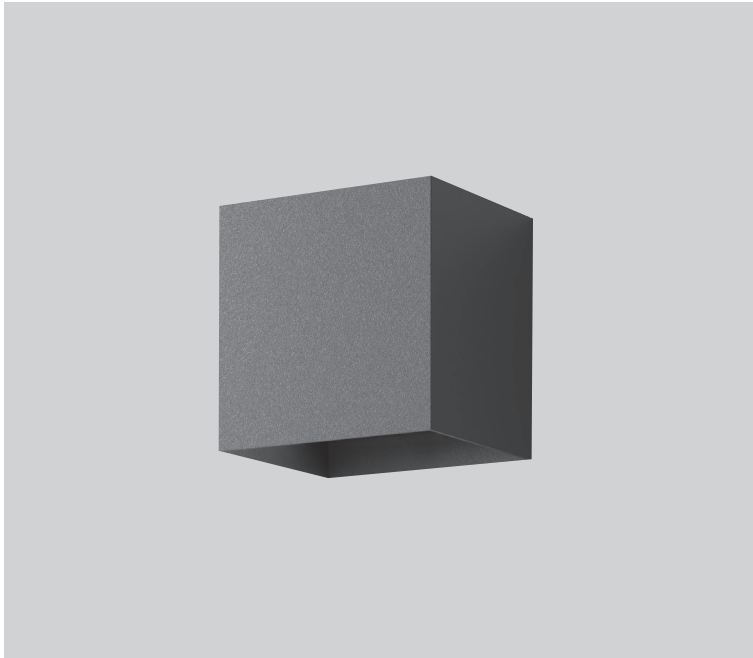

Bay Wall Datasheet

8W (Up/Down) 430Lm 3000K LED Wall Light

PXBAY

Dimensions	110*95*110mm
Weight	500g
Material	Die-cast aluminium
Colour/Finish	Dark grey RAL 7024, powder coated
IK Rating	IK10
Voltage/Frequency	220-240VAC
Luminous Flux	430lm
Luminous Efficacy	54Lm/W
Color Rendering Index	80
CCT Colour Temp	3000K
SDCM Colour Consistency	<5
UGR Unified Glare Rating	<24
LEDs	CREE 1304
Light Control	On/Off
Beam Angle	90°
Adjustable	No
Chip	Edison
Maintained Luminous Flux	L80 (B10) 50,000h
Warranty	3 Years

Features & Applications

- Die-cast aluminium outdoor wall light
- Integrated ON-OFF Driver
- Dark-grey powder-coated finish (RAL 7024)
- CCT 3000K with a System Output of 430lm
- Colour rendering index of CRI80
- 50,000h lifetime
- Energy efficient EDISON LED Chips
- 3 years warranty
- 90° beam angle
- IP65 / IK10 protection rating