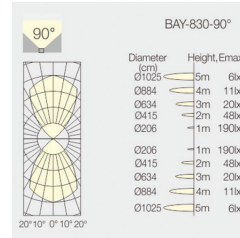

Bay Wall Datasheet

8W (Up/Down) 430Lm 3000K LED Wall Light

PXBAY

Dimensions	110*95*110mm
Weight	500g
Material	Die-cast aluminium
Colour/Finish	Dark grey RAL 7024, powder coated
IK Rating	IK10
Voltage/Frequency	220-240VAC
Luminous Flux	430lm
Luminous Efficacy	54Lm/W
Color Rendering Index	80
CCT Colour Temp	3000K
SDCM Colour Consistency	<5
UGR Unified Glare Rating	<24
LEDs	CREE 1304
Light Control	On/Off
Beam Angle	90°
Adjustable	No
Chip	Edison
Maintained Luminous Flux	L80 (B10) 50,000h
Warranty	3 Years

Features & Applications

- Die-cast aluminium outdoor wall light
- Integrated ON-OFF Driver
- Dark-grey powder-coated finish (RAL 7024)
- CCT 3000K with a System Output of 430lm
- Colour rendering index of CRI80
- 50,000h lifetime
- Energy efficient EDISON LED Chips
- 3 years warranty
- 90° beam angle
- IP65 / IK10 protection rating