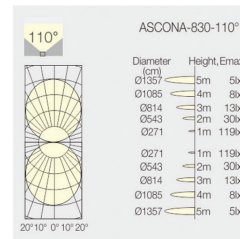

Ascona Wall Datasheet

10W (Up/Down) 630Lm 3000K LED Wall Light

PXASCONA

| | |
|---------------------------------|-----------------------------------|
| Dimensions | 207*110*60mm |
| Weight | 850g |
| Material | Die-cast aluminium |
| Colour/Finish | Dark grey RAL 7024, powder coated |
| IK Rating | IK10 |
| Voltage/Frequency | 220-240VAC |
| Luminous Flux | 630lm |
| Luminous Efficacy | 63Lm/W |
| Color Rendering Index | 80 |
| CCT Colour Temp | 3000K |
| SDCM Colour Consistency | <5 |
| UGR Unified Glare Rating | <24 |
| LEDs | Osram 2835 |
| Light Control | On/Off |
| Beam Angle | 110° |
| Adjustable | No |
| Chip | Edison |
| Maintained Luminous Flux | L80 (B10) 50,000h |
| Warranty | 3 Years |

Features & Applications

- Die-cast aluminium outdoor wall light
- Integrated ON-OFF Driver
- Dark-grey powder-coated finish (RAL 7024)
- CCT 3000K with a System Output of 630lm
- Colour rendering index of CRI80
- 50,000h lifetime
- Energy efficient EDISON LED Chips
- 3 years warranty
- 110° beam angle
- IP65 / IK10 protection rating