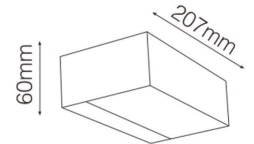

Ascona Wall Datasheet

10W (Up/Down) 630Lm 3000K LED Wall Light

PXASCONA

| | |
|---------------------------------|-----------------------------------|
| Dimensions | 207*110*60mm |
| Weight | 850g |
| Material | Die-cast aluminium |
| Colour/Finish | Dark grey RAL 7024, powder coated |
| IK Rating | IK10 |
| Voltage/Frequency | 220-240VAC |
| Luminous Flux | 630lm |
| Luminous Efficacy | 63Lm/W |
| Color Rendering Index | 80 |
| CCT Colour Temp | 3000K |
| SDCM Colour Consistency | <5 |
| UGR Unified Glare Rating | <24 |
| LEDs | Osram 2835 |
| Light Control | On/Off |
| Beam Angle | 110° |
| Adjustable | No |
| Chip | Edison |
| Maintained Luminous Flux | L80 (B10) 50,000h |
| Warranty | 3 Years |

Features & Applications

- Die-cast aluminium outdoor wall light
- Integrated ON-OFF Driver
- Dark-grey powder-coated finish (RAL 7024)
- CCT 3000K with a System Output of 630lm
- Colour rendering index of CRI80
- 50,000h lifetime
- Energy efficient EDISON LED Chips
- 3 years warranty
- 110° beam angle
- IP65 / IK10 protection rating