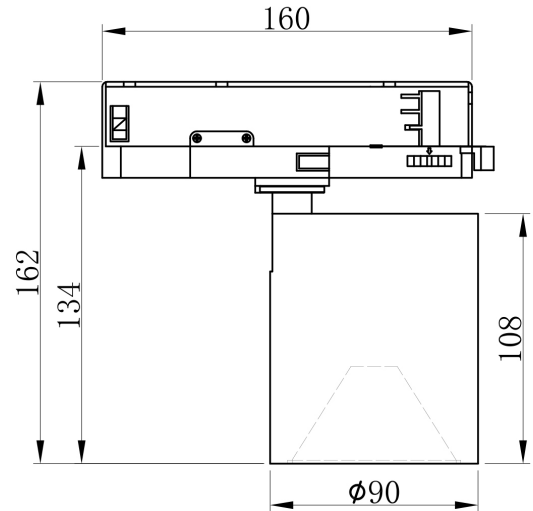

Targa 30W Datasheet

Colour Temperature Adjustable LED Track Spotlight

Product Codes: TAR30BCCT (Black) TAR30WCCT (White)

Dimensions

Dimensions	D90*L108*H162mm
Material	Die-cast Aluminium Shell
Colour/Finish	White or Black
Voltage/Frequency	200-240V/50-60Hz
Luminous Flux	2450lm / 2800lm / 2970lm
Luminous Efficacy	85-100lm/W
Color Rendering Index	>90
CCT Colour Temp	3000K / 4000K / 5400K
Light Control	PowerGear driver in track 750mA
Beam Angle	38°
Adjustable	360°
Chip	Bridgelux COB LED Chip
Warranty	5 Years