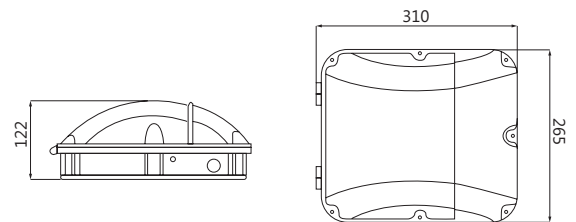

## Cobra 30W Wall Pack Datasheet

Slim 4000K 2200lm PHOTOCELL Bulkhead (Black)

PXWALLPC

30W

IP65

LED

ON < 30Lux  
OFF > 70Lux

<b>Voltage/Frequency</b>	220-240V 50/60Hz
<b>Input Power</b>	30W
<b>Battery Type</b>	N/A
<b>Photocell Switches On</b>	<30Lux
<b>Photocell Switches Off</b>	>70Lux
<b>Material</b>	Die Cast Aluminium & PC
<b>Dimensions (mm)</b>	310.5*265*122
<b>Luminous Flux</b>	2200lm
<b>Color Rendering Index</b>	>80
<b>CCT</b>	4000K
<b>LEDs</b>	60pcs SMD
<b>Protection Level</b>	IP65, IK10
<b>Housing Colour</b>	Black
<b>Certification</b>	CE, UL, ETL & SAA
<b>Warranty</b>	3 Years
<b>Product Code</b>	PXWALLPC

### Features & Applications

The Prelux Cobra 30W 2200lm LED Slim Wall Pack is a flexible and robust fitting which can be used in a wide range of outdoor applications. The IP65 protection rating along with the tough die-cast aluminium and PC body will ensure this fitting will shine for years to come.