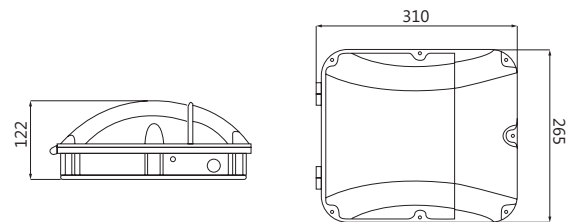

Cobra 30W Wall Pack Datasheet

Slim 4000K 2200lm Bulkhead (Black)

PXWALL

30W

IP65

LED

Voltage/Frequency	220-240V 50/60Hz
Input Power	30W
Battery Type	N/A
Material	Die Cast Aluminium & PC
Dimensions (mm)	310.5*265*122
Luminous Flux	2200lm
Color Rendering Index	>80
CCT	4000K
LEDs	60pcs SMD
Protection Level	IP65, IK10
Housing Colour	Black
Certification	CE, UL, ETL & SAA
Warranty	3 Years
Product Code	PXWALL

Features & Applications

The Prelux Cobra 30W 2200lm LED Slim Wall Pack is a flexible and robust fitting which can be used in a wide range of outdoor applications. The IP65 protection rating along with the tough die-cast aluminium and PC body will ensure this fitting will shine for years to come.