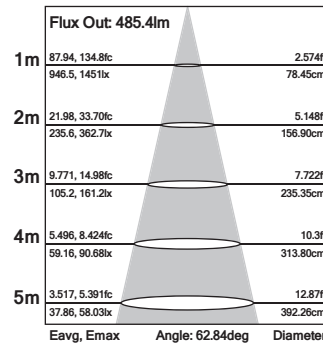

Torino 20W 4000K Datasheet

1560lm LED Downlight

PXTOR20W4K

Beam Angle

RoHS

IP20

LED

Dimensions	200*W110*H63mm
Cutout	L180*W90mm
Input Rated Voltage	AC100-240V
Frequency	50/60Hz
Input Voltage	AC85-265V
Efficiency	≥86%
Total Load Wattage	20W±1W
Power Factor	≥0.9
Rated Input Current	≤0.23A
Full Load Output Voltage	DC35-40V
Rated Output Current	470mA
Output Current Range	470mA±5%
Power Tolerance	±5%
Current Output Tolerance	±5%
Beam Angle	60°
Lifetime	40,000h
CRI	≥80
Short Circuit Protection	PASS
Over Voltage Protection	PASS
Over Temperature Protection	PASS
Withstand Voltage	AC3750V

The adjustable lighting direction offers various lighting orientations.

- Environment friendly, no Mercury or other hazardous substances
- Up to 70% energy saving compared to standard CFL
- Long lifetime of 40,000 hours
- 60° wide beam angle
- L180*W90mm cutout
- Colour Temperature: 3000K
- Adjustable and rotary
- No UV/IR light