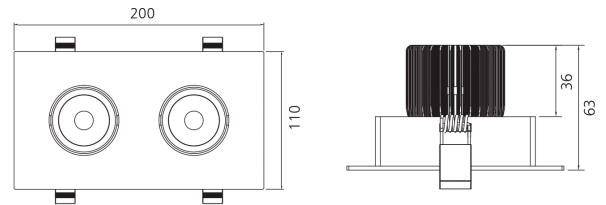

Torino 20W 4000K Datasheet

1560lm LED Downlight

PXTOR20W4K

Beam Angle

RoHS

IP20

LED

Dimensions	200*W110*H63mm
Cutout	L180*W90mm
Input Rated Voltage	AC100-240V
Frequency	50/60Hz
Input Voltage	AC85-265V
Efficiency	≥86%
Total Load Wattage	20W±1W
Power Factor	≥0.9
Rated Input Current	≤0.23A
Full Load Output Voltage	DC35-40V
Rated Output Current	470mA
Output Current Range	470mA±5%
Power Tolerance	±5%
Current Output Tolerance	±5%
Beam Angle	60°
Lifetime	40,000h
CRI	≥80
Short Circuit Protection	PASS
Over Voltage Protection	PASS
Over Temperature Protection	PASS
Withstand Voltage	AC3750V

Features & Applications

The Prelux Torino 20W rectangular LED recessed light is uniquely designed with a COB high power LED chip. The anti-glare lens provides an excellent lighting effect without glare or shadow. Single head and double head available for wide choice.

The adjustable lighting direction offers various lighting orientations.

- Environment friendly, no Mercury or other hazardous substances
- Up to 70% energy saving compared to standard CFL
- Long lifetime of 40,000 hours
- 60° wide beam angle
- L180*W90mm cutout
- Colour Temperature: 3000K
- Adjustable and rotary
- No UV/IR light